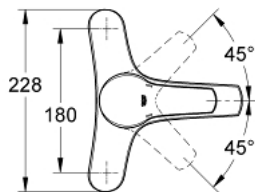

### PRODUCT DESCRIPTION

- Colour: chrome
- pillar installation
- metal handle
- GROHE SilkMove 56 mm ceramic cartridge
- GROHE LongLife finish
- adjustable flow rate limiter

### SPARE PARTS, 12月 2009 – now

- 1: Lever (Spare part-nr. 46703000)
- 2: Cap (Spare part-nr. 46563000)
- 3: Ring (Spare part-nr. 46564000)
- 4: Ceramic cartridge (Spare part-nr. 46565000)
- 5: Flow straightener (Spare part-nr. 46162000)
- 6: Replacement kit for shank fastening (Spare part-nr. 45163000)