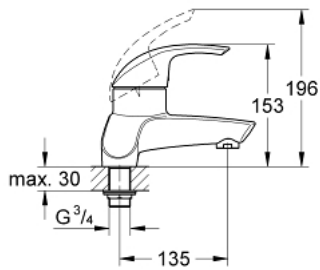

### PRODUCT DESCRIPTION

- Colour: chrome
- pillar installation
- metal handle
- GROHE SilkMove 56 mm ceramic cartridge
- GROHE LongLife finish
- adjustable flow rate limiter

### SPARE PARTS, 12月 2009 – now

- 1: Lever (Spare part-nr. 46703000)
- 2: Cap (Spare part-nr. 46563000)
- 3: Ring (Spare part-nr. 46564000)
- 4: Ceramic cartridge (Spare part-nr. 46565000)
- 5: Flow straightener (Spare part-nr. 46162000)
- 6: Replacement kit for shank fastening (Spare part-nr. 45163000)