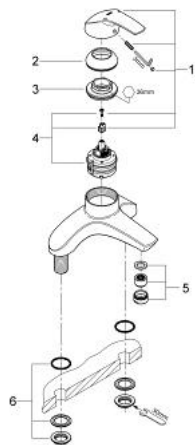

### PRODUCT DESCRIPTION

- Colour: chrome
- pillar installation
- metal handle
- GROHE SilkMove 56 mm ceramic cartridge
- GROHE LongLife finish
- adjustable flow rate limiter

### SPARE PARTS, 12月 2009 – now

- 1: Lever (Spare part-nr. 46703000)
- 2: Cap (Spare part-nr. 46563000)
- 3: Ring (Spare part-nr. 46564000)
- 4: Ceramic cartridge (Spare part-nr. 46565000)
- 5: Flow straightener (Spare part-nr. 46162000)
- 6: Replacement kit for shank fastening (Spare part-nr. 45163000)