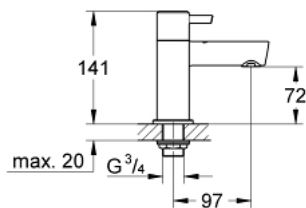

25 102 000 **CONCETTO TWO-HANDLE BATH FILLER 1/2"**

**PRODUCT DESCRIPTION**

- Colour: chrome
- deck mounted
- metal handles
- GROHE Long-Life headpart 3/4"
- GROHE LongLife finish
- recommended pressure 0.2 - 5.0 bar

## 25 102 000 **CONCETTO TWO-HANDLE BATH FILLER 1/2"**

### **SPARE PARTS**, December 2009 – now

- 1: Concetto handle red (Spare part-nr. 48033000)
- 1.1: Replacement handle connection kit (Spare part-nr. 45186000)
- 1.1.1: O-ring  $\varnothing 18.2 \times \varnothing 1.7$  (Spare part-nr. 0392400M)
- 2: Concetto handle blue (Spare part-nr. 48034000)
- 2.1: Replacement handle connection kit (Spare part-nr. 45186000)
- 3: Ceramic headpart 3/4", 180° (Spare part-nr. 45887000)
- 4: Ceramic headpart 3/4", 180° (Spare part-nr. 45888000)
- 5: Flow straightener (Spare part-nr. 46162000)
- 6: Repl.kit f.shank fastening 3/4" (Spare part-nr. 45163000)