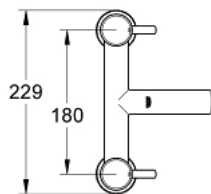

25 102 000 **CONCETTO TWO-HANDLE BATH FILLER 1/2"**

**PRODUCT DESCRIPTION**

- Colour: chrome
- deck mounted
- metal handles
- GROHE Long-Life headpart 3/4"
- GROHE LongLife finish
- recommended pressure 0.2 - 5.0 bar

## 25 102 000 **CONCETTO TWO-HANDLE BATH FILLER 1/2"**

### **SPARE PARTS**, December 2009 – now

- 1: Concetto handle red (Spare part-nr. 48033000)
- 1.1: Replacement handle connection kit (Spare part-nr. 45186000)
- 1.1.1: O-ring  $\varnothing 18.2 \times \varnothing 1.7$  (Spare part-nr. 0392400M)
- 2: Concetto handle blue (Spare part-nr. 48034000)
- 2.1: Replacement handle connection kit (Spare part-nr. 45186000)
- 3: Ceramic headpart 3/4", 180° (Spare part-nr. 45887000)
- 4: Ceramic headpart 3/4", 180° (Spare part-nr. 45888000)
- 5: Flow straightener (Spare part-nr. 46162000)
- 6: Repl.kit f.shank fastening 3/4" (Spare part-nr. 45163000)