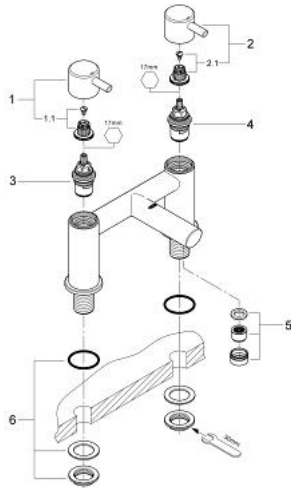

25 102 000 **CONCETTO TWO-HANDLE BATH FILLER 1/2"**

**PRODUCT DESCRIPTION**

- Colour: chrome
- deck mounted
- metal handles
- GROHE Long-Life headpart 3/4"
- GROHE LongLife finish
- recommended pressure 0.2 - 5.0 bar

## 25 102 000 **CONCETTO TWO-HANDLE BATH FILLER 1/2"**

### **SPARE PARTS**, December 2009 – now

- 1: Concetto handle red (Spare part-nr. 48033000)
- 1.1: Replacement handle connection kit (Spare part-nr. 45186000)
- 1.1.1: O-ring  $\varnothing 18.2 \times \varnothing 1.7$  (Spare part-nr. 0392400M)
- 2: Concetto handle blue (Spare part-nr. 48034000)
- 2.1: Replacement handle connection kit (Spare part-nr. 45186000)
- 3: Ceramic headpart 3/4", 180° (Spare part-nr. 45887000)
- 4: Ceramic headpart 3/4", 180° (Spare part-nr. 45888000)
- 5: Flow straightener (Spare part-nr. 46162000)
- 6: Repl.kit f.shank fastening 3/4" (Spare part-nr. 45163000)