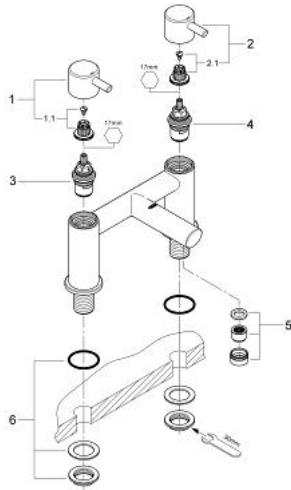

25 102 000 **CONCETTO TWO-HANDLE BATH FILLER 1/2"**

PRODUCT DESCRIPTION

- Colour: chrome
- pillar installation
- metal handles
- GROHE Long-Life headpart 3/4"
- GROHE LongLife finish
- recommended pressure 0.2 - 5.0 bar

25 102 000 **CONCETTO TWO-HANDLE BATH FILLER 1/2"**

SPARE PARTS, 12月 2009 – now

- 1: Concetto handle red (Spare part-nr. 48033000)
- 1.1: Replacement handle connection kit (Spare part-nr. 45186000)
 - 1.1.1: O-ring Ø 18.2 x Ø 1.7 (Spare part-nr. 0392400M)
- 2: Concetto handle blue (Spare part-nr. 48034000)
- 2.1: Replacement handle connection kit (Spare part-nr. 45186000)
- 3: Ceramic headpart 3/4" (Spare part-nr. 45887000)
- 4: Ceramic headpart 3/4" (Spare part-nr. 45888000)
- 5: Flow straightener (Spare part-nr. 46162000)
- 6: Replacement kit for shank fastening (Spare part-nr. 45163000)