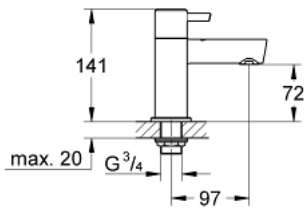

25 102 000 **CONCETTO TWO-HANDLE BATH FILLER 1/2"**

PRODUCT DESCRIPTION

- Colour: chrome
- pillar installation
- metal handles
- GROHE Long-Life headpart 3/4"
- GROHE LongLife finish
- recommended pressure 0.2 - 5.0 bar

25 102 000 **CONCETTO TWO-HANDLE BATH FILLER 1/2"**

SPARE PARTS, 12月 2009 – now

- 1: Concetto handle red (Spare part-nr. 48033000)
- 1.1: Replacement handle connection kit (Spare part-nr. 45186000)
 - 1.1.1: O-ring Ø 18.2 x Ø 1.7 (Spare part-nr. 0392400M)
- 2: Concetto handle blue (Spare part-nr. 48034000)
- 2.1: Replacement handle connection kit (Spare part-nr. 45186000)
- 3: Ceramic headpart 3/4" (Spare part-nr. 45887000)
- 4: Ceramic headpart 3/4" (Spare part-nr. 45888000)
- 5: Flow straightener (Spare part-nr. 46162000)
- 6: Replacement kit for shank fastening (Spare part-nr. 45163000)