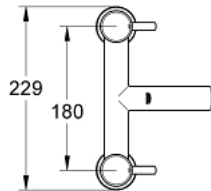

25 102 000 **CONCETTO TWO-HANDLE BATH FILLER 1/2"**

PRODUCT DESCRIPTION

- Colour: chrome
- pillar installation
- metal handles
- GROHE Long-Life headpart 3/4"
- GROHE LongLife finish
- recommended pressure 0.2 - 5.0 bar

25 102 000 **CONCETTO TWO-HANDLE BATH FILLER 1/2"**

SPARE PARTS, 12月 2009 – now

- 1: Concetto handle red (Spare part-nr. 48033000)
- 1.1: Replacement handle connection kit (Spare part-nr. 45186000)
 - 1.1.1: O-ring Ø 18.2 x Ø 1.7 (Spare part-nr. 0392400M)
- 2: Concetto handle blue (Spare part-nr. 48034000)
- 2.1: Replacement handle connection kit (Spare part-nr. 45186000)
- 3: Ceramic headpart 3/4" (Spare part-nr. 45887000)
- 4: Ceramic headpart 3/4" (Spare part-nr. 45888000)
- 5: Flow straightener (Spare part-nr. 46162000)
- 6: Replacement kit for shank fastening (Spare part-nr. 45163000)