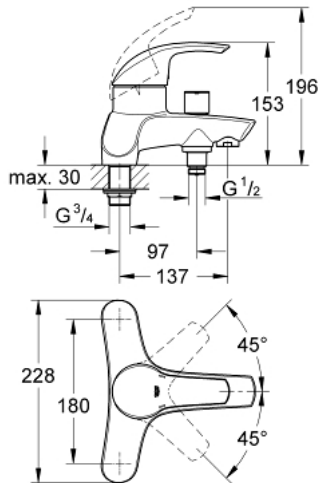

25 105 000 EUROSMART SINGLE-LEVER BATH/SHOWER MIXER

PRODUCT DESCRIPTION

- Colour: chrome
- deck mounted
- metal handle
- GROHE SilkMove 56 mm ceramic cartridge
- adjustable flow rate limiter
- GROHE LongLife finish
- automatic diverter: bath/shower
- integrated non-return valve in shower outlet 1/2"

25 105 000 EUROSMART SINGLE-LEVER BATH/SHOWER MIXER

SPARE PARTS, December 2009 – now

- 1: Lever (Spare part-nr. 46703000)
- 2: Shield (Spare part-nr. 46563000)
- 3: Ring (Spare part-nr. 46564000)
- 4: Ceramic cartridge (Spare part-nr. 46565000)
- 5: Diverter (Spare part-nr. 46704000)
- 6: Non-return valve (Spare part-nr. 08565000)
- 7: Flow straightener (Spare part-nr. 46164000)
- 8: Repl.kit f.shank fastening 3/4" (Spare part-nr. 45163000)