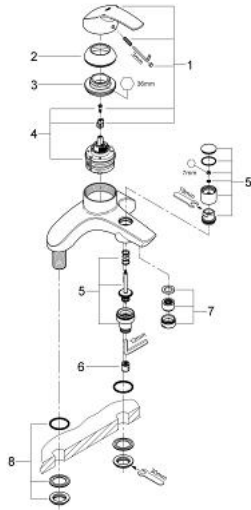

25 105 000 EUROSMART SINGLE-LEVER BATH/SHOWER MIXER

PRODUCT DESCRIPTION

- Colour: chrome
- deck mounted
- metal handle
- GROHE SilkMove 56 mm ceramic cartridge
- adjustable flow rate limiter
- GROHE LongLife finish
- automatic diverter: bath/shower
- integrated non-return valve in shower outlet 1/2"

25 105 000 EUROSMART SINGLE-LEVER BATH/SHOWER MIXER

SPARE PARTS, December 2009 – now

- 1: Lever (Spare part-nr. 46703000)
- 2: Shield (Spare part-nr. 46563000)
- 3: Ring (Spare part-nr. 46564000)
- 4: Ceramic cartridge (Spare part-nr. 46565000)
- 5: Diverter (Spare part-nr. 46704000)
- 6: Non-return valve (Spare part-nr. 08565000)
- 7: Flow straightener (Spare part-nr. 46164000)
- 8: Repl.kit f.shank fastening 3/4" (Spare part-nr. 45163000)