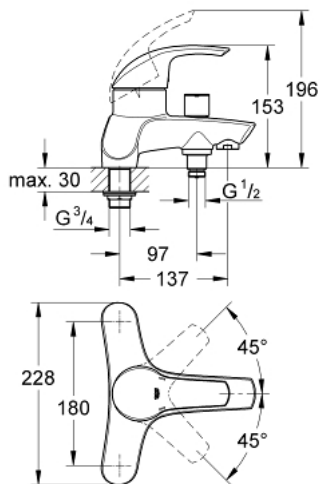

## 25 105 000 EUROSMART SINGLE-LEVER BATH MIXER 1/2"

### PRODUCT DESCRIPTION

- Colour: chrome
- pillar installation
- metal handle
- GROHE SilkMove 56 mm ceramic cartridge
- adjustable flow rate limiter
- GROHE LongLife finish
- automatic diverter: bath/shower
- integrated non-return valve in the shower outlet 1/2"

### SPARE PARTS, 12月 2009 – now

- 1: Lever (Spare part-nr. 46703000)
- 2: Cap (Spare part-nr. 46563000)
- 3: Ring (Spare part-nr. 46564000)
- 4: Ceramic cartridge (Spare part-nr. 46565000)
- 5: Diverter (Spare part-nr. 46704000)
- 6: Non-return valve (Spare part-nr. 08565000)
- 7: Flow straightener (Spare part-nr. 46164000)
- 8: Replacement kit for shank fastening (Spare part-nr. 45163000)