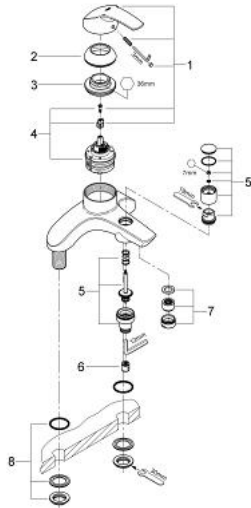

## 25 105 000 EUROSMART SINGLE-LEVER BATH MIXER 1/2"

### PRODUCT DESCRIPTION

- Colour: chrome
- pillar installation
- metal handle
- GROHE SilkMove 56 mm ceramic cartridge
- adjustable flow rate limiter
- GROHE LongLife finish
- automatic diverter: bath/shower
- integrated non-return valve in the shower outlet 1/2"

### SPARE PARTS, 12月 2009 – now

- 1: Lever (Spare part-nr. 46703000)
- 2: Cap (Spare part-nr. 46563000)
- 3: Ring (Spare part-nr. 46564000)
- 4: Ceramic cartridge (Spare part-nr. 46565000)
- 5: Diverter (Spare part-nr. 46704000)
- 6: Non-return valve (Spare part-nr. 08565000)
- 7: Flow straightener (Spare part-nr. 46164000)
- 8: Replacement kit for shank fastening (Spare part-nr. 45163000)