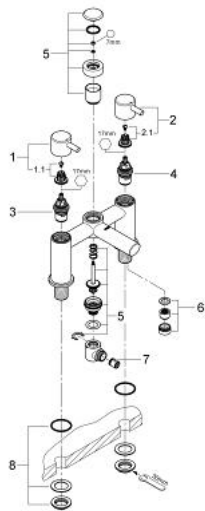

25 109 000 **CONCETTO TWO-HANDLED BATH/SHOWER MIXER 1/2"**

**PRODUCT DESCRIPTION**

- Colour: chrome
- deck mounted
- metal handles
- GROHE Long-Life headpart 3/4"
- automatic diverter: bath/shower
- integrated non-return valve in shower outlet 1/2"
- GROHE LongLife finish

## 25 109 000 **CONCETTO TWO-HANDLED BATH/SHOWER MIXER ½"**

### **SPARE PARTS**, December 2009 – now

- 1: Concetto handle red (Spare part-nr. 48033000)
- 1.1: Replacement handle connection kit (Spare part-nr. 45186000)
- 1.1.1: O-ring  $\varnothing 18.2 \times \varnothing 1.7$  (Spare part-nr. 0392400M)
- 2: Concetto handle blue (Spare part-nr. 48034000)
- 2.1: Replacement handle connection kit (Spare part-nr. 45186000)
- 3: Ceramic headpart 3/4", 180° (Spare part-nr. 45887000)
- 4: Ceramic headpart 3/4", 180° (Spare part-nr. 45888000)
- 5: Repl.kit f.rotary valve (Spare part-nr. 48035000)
- 6: Flow straightener (Spare part-nr. 46162000)
- 7: Non-return valve (Spare part-nr. 08565000)
- 8: Repl.kit f.shank fastening 3/4" (Spare part-nr. 45163000)