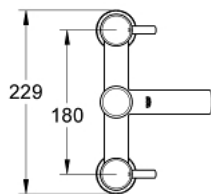

25 109 000 **CONCETTO TWO-HANDLED BATH/SHOWER MIXER 1/2"**

**PRODUCT DESCRIPTION**

- Colour: chrome
- deck mounted
- metal handles
- GROHE Long-Life headpart 3/4"
- automatic diverter: bath/shower
- integrated non-return valve in shower outlet 1/2"
- GROHE LongLife finish

## 25 109 000 **CONCETTO TWO-HANDLED BATH/SHOWER MIXER ½"**

### **SPARE PARTS**, December 2009 – now

- 1: Concetto handle red (Spare part-nr. 48033000)
- 1.1: Replacement handle connection kit (Spare part-nr. 45186000)
- 1.1.1: O-ring  $\varnothing 18.2 \times \varnothing 1.7$  (Spare part-nr. 0392400M)
- 2: Concetto handle blue (Spare part-nr. 48034000)
- 2.1: Replacement handle connection kit (Spare part-nr. 45186000)
- 3: Ceramic headpart 3/4", 180° (Spare part-nr. 45887000)
- 4: Ceramic headpart 3/4", 180° (Spare part-nr. 45888000)
- 5: Repl.kit f.rotary valve (Spare part-nr. 48035000)
- 6: Flow straightener (Spare part-nr. 46162000)
- 7: Non-return valve (Spare part-nr. 08565000)
- 8: Repl.kit f.shank fastening 3/4" (Spare part-nr. 45163000)