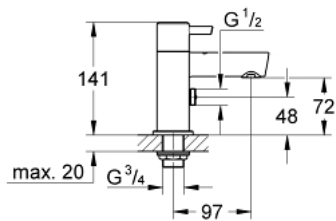

25 109 000 **CONCETTO TWO-HANDLED BATH/SHOWER MIXER 1/2"**

**PRODUCT DESCRIPTION**

- Colour: chrome
- deck mounted
- metal handles
- GROHE Long-Life headpart 3/4"
- automatic diverter: bath/shower
- integrated non-return valve in shower outlet 1/2"
- GROHE LongLife finish

## 25 109 000 **CONCETTO TWO-HANDLED BATH/SHOWER MIXER ½"**

### **SPARE PARTS**, December 2009 – now

- 1: Concetto handle red (Spare part-nr. 48033000)
- 1.1: Replacement handle connection kit (Spare part-nr. 45186000)
- 1.1.1: O-ring  $\varnothing 18.2 \times \varnothing 1.7$  (Spare part-nr. 0392400M)
- 2: Concetto handle blue (Spare part-nr. 48034000)
- 2.1: Replacement handle connection kit (Spare part-nr. 45186000)
- 3: Ceramic headpart 3/4", 180° (Spare part-nr. 45887000)
- 4: Ceramic headpart 3/4", 180° (Spare part-nr. 45888000)
- 5: Repl.kit f.rotary valve (Spare part-nr. 48035000)
- 6: Flow straightener (Spare part-nr. 46162000)
- 7: Non-return valve (Spare part-nr. 08565000)
- 8: Repl.kit f.shank fastening 3/4" (Spare part-nr. 45163000)