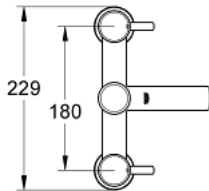

25 109 000 **CONCETTO TWO-HANDLED BATH/SHOWER MIXER 1/2"**

PRODUCT DESCRIPTION

- Colour: chrome
- pillar installation
- metal handles
- GROHE Long-Life headpart 3/4"
- automatic diverter: bath/shower
- integrated non-return valve in the shower outlet 1/2"
- GROHE LongLife finish

25 109 000 **CONCETTO TWO-HANDLED BATH/SHOWER MIXER 1/2"**

SPARE PARTS, 12月 2009 – now

- 1: Concetto handle red (Spare part-nr. 48033000)
- 1.1: Replacement handle connection kit (Spare part-nr. 45186000)
 - 1.1.1: O-ring Ø 18.2 x Ø 1.7 (Spare part-nr. 0392400M)
- 2: Concetto handle blue (Spare part-nr. 48034000)
- 2.1: Replacement handle connection kit (Spare part-nr. 45186000)
- 3: Ceramic headpart 3/4" (Spare part-nr. 45887000)
- 4: Ceramic headpart 3/4" (Spare part-nr. 45888000)
- 5: Replacement kit for rotary valve (Spare part-nr. 48035000)
- 6: Flow straightener (Spare part-nr. 46162000)
- 7: Non-return valve (Spare part-nr. 08565000)
- 8: Replacement kit for shank fastening (Spare part-nr. 45163000)