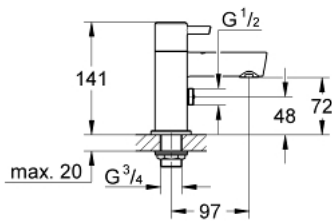

25 109 000 **CONCETTO TWO-HANDLED BATH/SHOWER MIXER 1/2"**

PRODUCT DESCRIPTION

- Colour: chrome
- pillar installation
- metal handles
- GROHE Long-Life headpart 3/4"
- automatic diverter: bath/shower
- integrated non-return valve in the shower outlet 1/2"
- GROHE LongLife finish

25 109 000 **CONCETTO TWO-HANDLED BATH/SHOWER MIXER 1/2"**

SPARE PARTS, 12月 2009 – now

- 1: Concetto handle red (Spare part-nr. 48033000)
- 1.1: Replacement handle connection kit (Spare part-nr. 45186000)
 - 1.1.1: O-ring Ø 18.2 x Ø 1.7 (Spare part-nr. 0392400M)
- 2: Concetto handle blue (Spare part-nr. 48034000)
- 2.1: Replacement handle connection kit (Spare part-nr. 45186000)
- 3: Ceramic headpart 3/4" (Spare part-nr. 45887000)
- 4: Ceramic headpart 3/4" (Spare part-nr. 45888000)
- 5: Replacement kit for rotary valve (Spare part-nr. 48035000)
- 6: Flow straightener (Spare part-nr. 46162000)
- 7: Non-return valve (Spare part-nr. 08565000)
- 8: Replacement kit for shank fastening (Spare part-nr. 45163000)