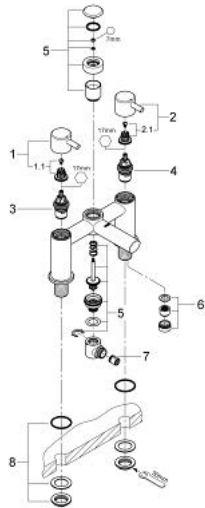

25 109 000 **CONCETTO TWO-HANDLED BATH/SHOWER MIXER 1/2"**

PRODUCT DESCRIPTION

- Colour: chrome
- pillar installation
- metal handles
- GROHE Long-Life headpart 3/4"
- automatic diverter: bath/shower
- integrated non-return valve in the shower outlet 1/2"
- GROHE LongLife finish

25 109 000 **CONCETTO TWO-HANDLED BATH/SHOWER MIXER 1/2"**

SPARE PARTS, 12月 2009 – now

- 1: Concetto handle red (Spare part-nr. 48033000)
- 1.1: Replacement handle connection kit (Spare part-nr. 45186000)
 - 1.1.1: O-ring Ø 18.2 x Ø 1.7 (Spare part-nr. 0392400M)
- 2: Concetto handle blue (Spare part-nr. 48034000)
- 2.1: Replacement handle connection kit (Spare part-nr. 45186000)
- 3: Ceramic headpart 3/4" (Spare part-nr. 45887000)
- 4: Ceramic headpart 3/4" (Spare part-nr. 45888000)
- 5: Replacement kit for rotary valve (Spare part-nr. 48035000)
- 6: Flow straightener (Spare part-nr. 46162000)
- 7: Non-return valve (Spare part-nr. 08565000)
- 8: Replacement kit for shank fastening (Spare part-nr. 45163000)