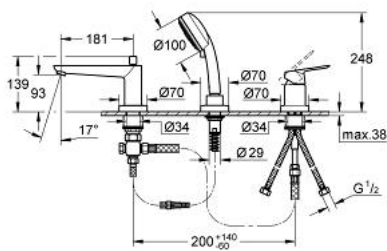

25 116 000 BAULOOP THREE-HOLE BATH COMBINATION

PRODUCT DESCRIPTION

- Colour: chrome
- consisting of:
 - 46 mm ceramic cartridge
 - metal lever
 - bath spout with manual diverter bath/shower
 - hand shower Tempesta Cosmopolitan 100 (27 572)
 - metal shower hose 1500 mm
 - flexible connection hoses
 - protected against backflow
 - chrome finish

25 116 000 BAULOOP THREE-HOLE BATH COMBINATION

SPARE PARTS, 6月 2010 – now

- 1: Lever (Spare part-nr. 46696000)
- 2: Cap (Spare part-nr. 46780000)
- 3: Cartridge (Spare part-nr. 46048000)
- 4: Mousseur (Spare part-nr. 13952000)
- 5: Non-return valve (Spare part-nr. 08565000)
- 6: Dirt strainer (Spare part-nr. 0700200M)