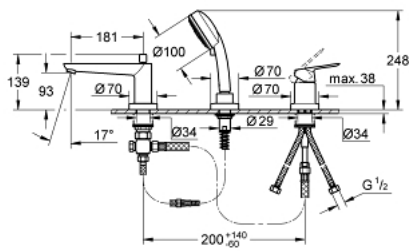

25 117 000 BAUEDGE 3-HOLE BATH/SHOWER COMBINATION

PRODUCT DESCRIPTION

- Colour: chrome
- consists of:
 - 46 mm ceramic cartridge
 - metal lever
 - bath spout with manual diverter bath/shower
 - hand shower Tempesta Cosmopolitan 100 (27 572)
 - metal shower hose
 - flexible connection hoses
- Protected against backflow
- chrome finish

25 117 000 BAUEDGE 3-HOLE BATH/SOWER COMBINATION

SPARE PARTS, June 2010 – now

- 1: Lever (Spare part-nr. 46698000)
- 2: Shield (Spare part-nr. 46780000)
- 3: Cartridge (Spare part-nr. 46048000)
- 4: Mousseur (Spare part-nr. 13952000)
- 5: Non-return valve (Spare part-nr. 08565000)
- 6: Dirt strainer (Spare part-nr. 0700200M)