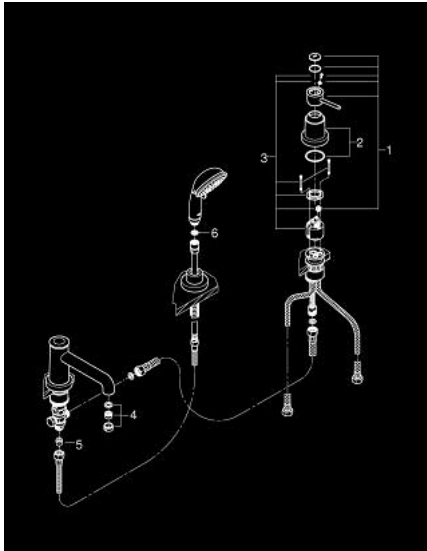

25 118 000 GROHE BAUCLASSIC 3-HOLE BATH/SHOWER COMBINATION

SPARE PARTS, July 2014 – now

- 1: Lever (Spare part-nr. 46762000)
- 2: Shield (Spare part-nr. 46780000)
- 3: Cartridge (Spare part-nr. 46048000)
- 4: Mousseur (Spare part-nr. 13952000)
- 5: Non-return valve (Spare part-nr. 08565000)
- 6: Dirt strainer (Spare part-nr. 0700200M)