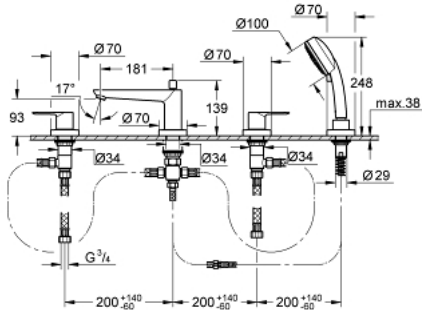

25 119 000 BAULoop 4-HOLE BATH/SHOWER COMBINATION

PRODUCT DESCRIPTION

- Colour: chrome
- consists of:
 - Ceramic headparts 3/4", 90°
 - metal lever
 - bath spout with manual diverter bath/shower
 - hand shower Tempesta Cosmopolitan 100 (27 572)
 - metal shower hose
 - flexible connection hoses
- Protected against backflow
- chrome finish

25 119 000 BAULOOP 4-HOLE BATH/SHOWER COMBINATION

SPARE PARTS, June 2010 – now

- 1: Handle red (Spare part-nr. 48122000)
- 1.1: Replacement handle connection kit (Spare part-nr. 45186000)
- 1.1.1: O-ring $\varnothing 18.2 \times \varnothing 1.7$ (Spare part-nr. 0392400M)
- 2: Handle blue (Spare part-nr. 48123000)
- 2.1: Replacement handle connection kit (Spare part-nr. 45186000)
- 3: Ceramic headpart 3/4", 180° (Spare part-nr. 45888000)
- 4: Ceramic headpart 3/4", 180° (Spare part-nr. 45887000)
- 5: Mousseur (Spare part-nr. 13952000)
- 6: Non-return valve (Spare part-nr. 08565000)
- 7: Dirt strainer (Spare part-nr. 0700200M)