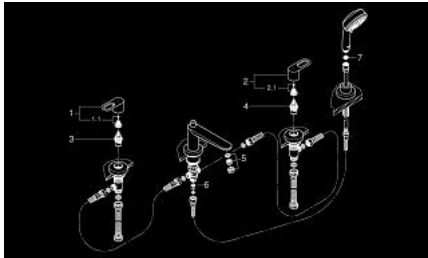

25 119 000 BAULoop 4-HOLE BATH/SHOWER COMBINATION

PRODUCT DESCRIPTION

- Colour: chrome
- consists of:
 - Ceramic headparts 3/4", 90°
 - metal lever
 - bath spout with manual diverter bath/shower
 - hand shower Tempesta Cosmopolitan 100 (27 572)
 - metal shower hose
 - flexible connection hoses
- Protected against backflow
- chrome finish

25 119 000 BAULOOP 4-HOLE BATH/SHOWER COMBINATION

SPARE PARTS, June 2010 – now

- 1: Handle red (Spare part-nr. 48122000)
- 1.1: Replacement handle connection kit (Spare part-nr. 45186000)
- 1.1.1: O-ring $\varnothing 18.2 \times \varnothing 1.7$ (Spare part-nr. 0392400M)
- 2: Handle blue (Spare part-nr. 48123000)
- 2.1: Replacement handle connection kit (Spare part-nr. 45186000)
- 3: Ceramic headpart 3/4", 180° (Spare part-nr. 45888000)
- 4: Ceramic headpart 3/4", 180° (Spare part-nr. 45887000)
- 5: Mousseur (Spare part-nr. 13952000)
- 6: Non-return valve (Spare part-nr. 08565000)
- 7: Dirt strainer (Spare part-nr. 0700200M)