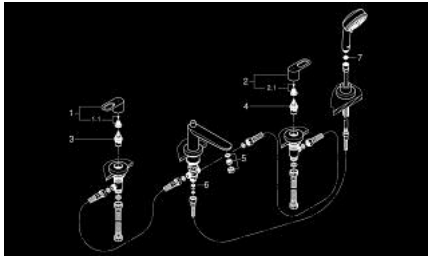

25 119 000 BAULOOP FOUR-HOLE BATH COMBINATION

PRODUCT DESCRIPTION

- Colour: chrome
- consisting of:
 - ceramic headparts 3/4", 90°
 - metal lever
 - bath spout with manual diverter bath/shower
 - hand shower Tempesta Cosmopolitan 100 (27 572)
 - metal shower hose 1500 mm
 - flexible connection hoses
 - protected against backflow
 - chrome finish

25 119 000 BAULOOP FOUR-HOLE BATH COMBINATION

SPARE PARTS, 6月 2010 – now

- 1: Handle red (Spare part-nr. 48122000)
- 1.1: Replacement handle connection kit (Spare part-nr. 45186000)
 - 1.1.1: O-ring Ø 18.2 x Ø 1.7 (Spare part-nr. 0392400M)
- 2: Handle blue (Spare part-nr. 48123000)
- 2.1: Replacement handle connection kit (Spare part-nr. 45186000)
- 3: Ceramic headpart 3/4" (Spare part-nr. 45888000)
- 4: Ceramic headpart 3/4" (Spare part-nr. 45887000)
- 5: Mousseur (Spare part-nr. 13952000)
- 6: Non-return valve (Spare part-nr. 08565000)
- 7: Dirt strainer (Spare part-nr. 0700200M)