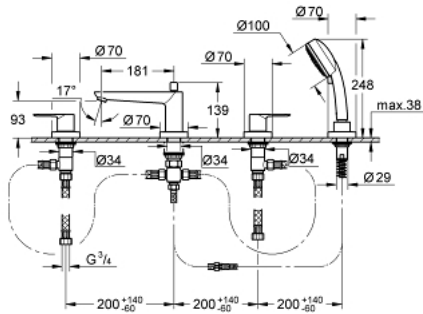

25 119 000 BAULOOP FOUR-HOLE BATH COMBINATION

PRODUCT DESCRIPTION

- Colour: chrome
- consisting of:
 - ceramic headparts 3/4", 90°
 - metal lever
 - bath spout with manual diverter bath/shower
 - hand shower Tempesta Cosmopolitan 100 (27 572)
 - metal shower hose 1500 mm
 - flexible connection hoses
 - protected against backflow
 - chrome finish

25 119 000 BAULOOP FOUR-HOLE BATH COMBINATION

SPARE PARTS, 6月 2010 – now

- 1: Handle red (Spare part-nr. 48122000)
- 1.1: Replacement handle connection kit (Spare part-nr. 45186000)
 - 1.1.1: O-ring Ø 18.2 x Ø 1.7 (Spare part-nr. 0392400M)
- 2: Handle blue (Spare part-nr. 48123000)
- 2.1: Replacement handle connection kit (Spare part-nr. 45186000)
- 3: Ceramic headpart 3/4" (Spare part-nr. 45888000)
- 4: Ceramic headpart 3/4" (Spare part-nr. 45887000)
- 5: Mousseur (Spare part-nr. 13952000)
- 6: Non-return valve (Spare part-nr. 08565000)
- 7: Dirt strainer (Spare part-nr. 0700200M)