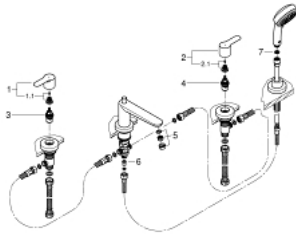

25 120 000 BAUEDGE 4-HOLE BATH/SOWER COMBINATION

SPARE PARTS, June 2010 – now

- 1: Handle red (Spare part-nr. 48143000)
- 1.1: Replacement handle connection kit (Spare part-nr. 45186000)
- 1.1.1: O-ring $\varnothing 18.2 \times \varnothing 1.7$ (Spare part-nr. 0392400M)
- 2: Handle blue (Spare part-nr. 48144000)
- 2.1: Replacement handle connection kit (Spare part-nr. 45186000)
- 3: Ceramic headpart 3/4", 180° (Spare part-nr. 45888000)
- 4: Ceramic headpart 3/4", 180° (Spare part-nr. 45887000)
- 5: Mousseur (Spare part-nr. 13952000)
- 6: Non-return valve (Spare part-nr. 08565000)
- 7: Dirt strainer (Spare part-nr. 0700200M)