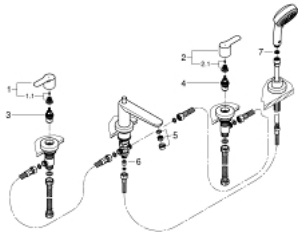

25 120 000 BAUEDGE FOUR-HOLE BATH COMBINATION

PRODUCT DESCRIPTION

- Colour: chrome
- consisting of:
- ceramic headparts 3/4", 90°
- metal lever
- bath spout with manual diverter bath/shower
- hand shower Tempesta Cosmopolitan 100 (27 572)
- metal shower hose 1500 mm
- flexible connection hoses
- protected against backflow
- chrome finish

25 120 000 BAUEDGE FOUR-HOLE BATH COMBINATION

SPARE PARTS, 6月 2010 – now

- 1: Handle red (Spare part-nr. 48143000)
- 1.1: Replacement handle connection kit (Spare part-nr. 45186000)
 - 1.1.1: O-ring Ø 18.2 x Ø 1.7 (Spare part-nr. 0392400M)
- 2: Handle blue (Spare part-nr. 48144000)
- 2.1: Replacement handle connection kit (Spare part-nr. 45186000)
- 3: Ceramic headpart 3/4" (Spare part-nr. 45888000)
- 4: Ceramic headpart 3/4" (Spare part-nr. 45887000)
- 5: Mousseur (Spare part-nr. 13952000)
- 6: Non-return valve (Spare part-nr. 08565000)
- 7: Dirt strainer (Spare part-nr. 0700200M)