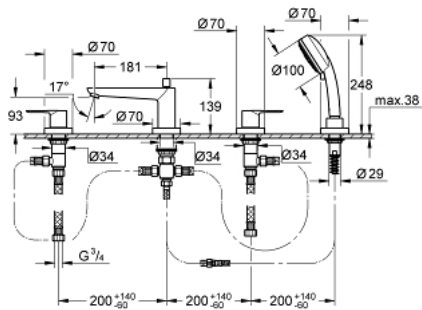

25 120 000 BAUEDGE FOUR-HOLE BATH COMBINATION

PRODUCT DESCRIPTION

- Colour: chrome
- consisting of:
- ceramic headparts 3/4", 90°
- metal lever
- bath spout with manual diverter bath/shower
- hand shower Tempesta Cosmopolitan 100 (27 572)
- metal shower hose 1500 mm
- flexible connection hoses
- protected against backflow
- chrome finish

25 120 000 BAUEDGE FOUR-HOLE BATH COMBINATION

SPARE PARTS, 6月 2010 – now

- 1: Handle red (Spare part-nr. 48143000)
- 1.1: Replacement handle connection kit (Spare part-nr. 45186000)
 - 1.1.1: O-ring Ø 18.2 x Ø 1.7 (Spare part-nr. 0392400M)
- 2: Handle blue (Spare part-nr. 48144000)
- 2.1: Replacement handle connection kit (Spare part-nr. 45186000)
- 3: Ceramic headpart 3/4" (Spare part-nr. 45888000)
- 4: Ceramic headpart 3/4" (Spare part-nr. 45887000)
- 5: Mousseur (Spare part-nr. 13952000)
- 6: Non-return valve (Spare part-nr. 08565000)
- 7: Dirt strainer (Spare part-nr. 0700200M)