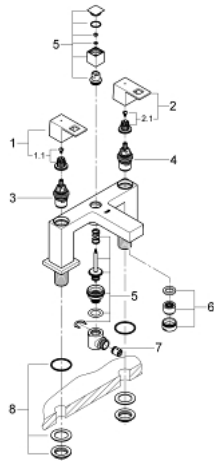

25 137 000 **EUROCUBE TWO-HANDLED BATH/SHOWER MIXER 1/2"**

**PRODUCT DESCRIPTION**

- Colour: chrome
- deck mounted
- metal handles
- GROHE Long-Life headpart 3/4"
- automatic diverter: bath/shower
- integrated non-return valve in shower outlet 1/2"
- GROHE LongLife finish
- recommended pressure 0.2 - 5.0 bar

25 137 000 **EUROCUBE TWO-HANDLED BATH/SHOWER MIXER ½"**

**SPARE PARTS**, November 2010 – now

- 1: Handle (Spare part-nr. 48238000)
- 1.1: Replacement handle connection kit (Spare part-nr. 45186000)
- 1.1.1: O-ring  $\varnothing 18.2 \times \varnothing 1.7$  (Spare part-nr. 0392400M)
- 2: Handle (Spare part-nr. 48239000)
- 2.1: Replacement handle connection kit (Spare part-nr. 45186000)
- 3: Ceramic headpart 3/4", 180° (Spare part-nr. 45887000)
- 4: Ceramic headpart 3/4", 180° (Spare part-nr. 45888000)
- 5: Diverter (Spare part-nr. 48240000)
- 6: Flow straightener (Spare part-nr. 46164000)
- 7: Non-return valve (Spare part-nr. 08565000)
- 8: Repl.kit f.shank fastening 3/4" (Spare part-nr. 45163000)