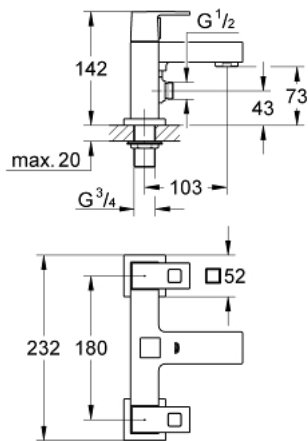

25 137 000 **EUROCUBE TWO-HANDLED BATH/SHOWER MIXER 1/2"**

**PRODUCT DESCRIPTION**

- Colour: chrome
- deck mounted
- metal handles
- GROHE Long-Life headpart 3/4"
- automatic diverter: bath/shower
- integrated non-return valve in shower outlet 1/2"
- GROHE LongLife finish
- recommended pressure 0.2 - 5.0 bar

25 137 000 **EUROCUBE TWO-HANDLED BATH/SHOWER MIXER ½"**

**SPARE PARTS**, November 2010 – now

- 1: Handle (Spare part-nr. 48238000)
- 1.1: Replacement handle connection kit (Spare part-nr. 45186000)
- 1.1.1: O-ring  $\varnothing 18.2 \times \varnothing 1.7$  (Spare part-nr. 0392400M)
- 2: Handle (Spare part-nr. 48239000)
- 2.1: Replacement handle connection kit (Spare part-nr. 45186000)
- 3: Ceramic headpart 3/4", 180° (Spare part-nr. 45887000)
- 4: Ceramic headpart 3/4", 180° (Spare part-nr. 45888000)
- 5: Diverter (Spare part-nr. 48240000)
- 6: Flow straightener (Spare part-nr. 46164000)
- 7: Non-return valve (Spare part-nr. 08565000)
- 8: Repl.kit f.shank fastening 3/4" (Spare part-nr. 45163000)