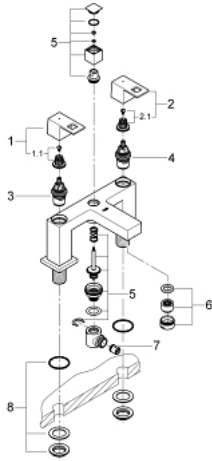

25 137 000 EUROCUBE TWO-HANDLED BATH/SHOWER MIXER 1/2"

PRODUCT DESCRIPTION

- Colour: chrome
- pillar installation
- metal handles
- GROHE Long-Life headpart 3/4"
- automatic diverter: bath/shower
- integrated non-return valve in the shower outlet 1/2"
- GROHE LongLife finish
- recommended pressure 0.2 - 5.0 bar

25 137 000 EUROCUBE TWO-HANDLED BATH/SHOWER MIXER ½"

SPARE PARTS, 11月 2010 – now

- 1: Handle (Spare part-nr. 48238000)
- 1.1: Replacement handle connection kit (Spare part-nr. 45186000)
 - 1.1.1: O-ring Ø 18.2 x Ø 1.7 (Spare part-nr. 0392400M)
- 2: Handle (Spare part-nr. 48239000)
- 2.1: Replacement handle connection kit (Spare part-nr. 45186000)
- 3: Ceramic headpart 3/4" (Spare part-nr. 45887000)
- 4: Ceramic headpart 3/4" (Spare part-nr. 45888000)
- 5: Diverter (Spare part-nr. 48240000)
- 6: Flow straightener (Spare part-nr. 46164000)
- 7: Non-return valve (Spare part-nr. 08565000)
- 8: Replacement kit for shank fastening (Spare part-nr. 45163000)