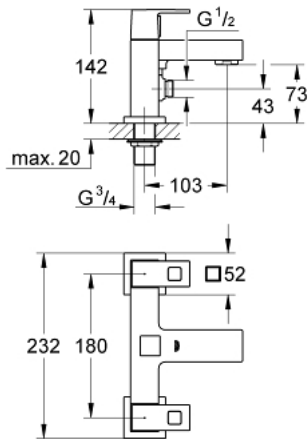

25 137 000 EUROCUBE TWO-HANDLED BATH/SHOWER MIXER 1/2"

PRODUCT DESCRIPTION

- Colour: chrome
- pillar installation
- metal handles
- GROHE Long-Life headpart 3/4"
- automatic diverter: bath/shower
- integrated non-return valve in the shower outlet 1/2"
- GROHE LongLife finish
- recommended pressure 0.2 - 5.0 bar

25 137 000 EUROCUBE TWO-HANDLED BATH/SHOWER MIXER ½"

SPARE PARTS, 11月 2010 – now

- 1: Handle (Spare part-nr. 48238000)
- 1.1: Replacement handle connection kit (Spare part-nr. 45186000)
 - 1.1.1: O-ring Ø 18.2 x Ø 1.7 (Spare part-nr. 0392400M)
- 2: Handle (Spare part-nr. 48239000)
- 2.1: Replacement handle connection kit (Spare part-nr. 45186000)
- 3: Ceramic headpart 3/4" (Spare part-nr. 45887000)
- 4: Ceramic headpart 3/4" (Spare part-nr. 45888000)
- 5: Diverter (Spare part-nr. 48240000)
- 6: Flow straightener (Spare part-nr. 46164000)
- 7: Non-return valve (Spare part-nr. 08565000)
- 8: Replacement kit for shank fastening (Spare part-nr. 45163000)