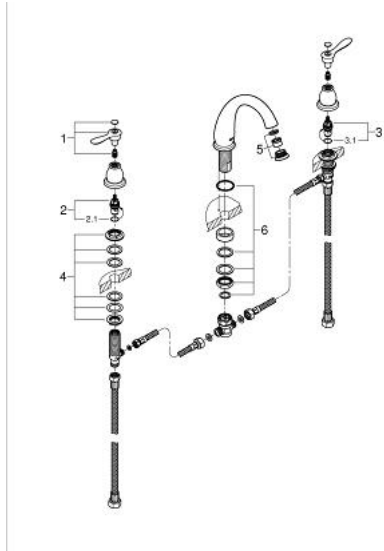

### **PRODUCT DESCRIPTION**

- Colour: chrome
- spout with mousseur
- GROHE LongLife finish
- ceramic headparts 1/2", 90°
- pressure-proof, flexible connection hoses between spout and side valves

### **SPARE PARTS**, February 2012 – now

- 1: Parkfield lever blue/red US (Spare part-nr. 48206000)
- 2: Ceramic headpart, 1/2" (Spare part-nr. 45882000)
- 2.1: O-ring  $\varnothing 18.2 \times \varnothing 1.7$  (Spare part-nr. 0392400M)
- 3: Ceramic headpart, 1/2" (Spare part-nr. 45883000)
- 3.1: O-ring  $\varnothing 18.2 \times \varnothing 1.7$  (Spare part-nr. 0392400M)
- 4: Shank fastening assembly (Spare part-nr. 45025000)
- 5: Sistra US (Spare part-nr. 48208000)
- 6: Shank mounting kit (Spare part-nr. 46078000)