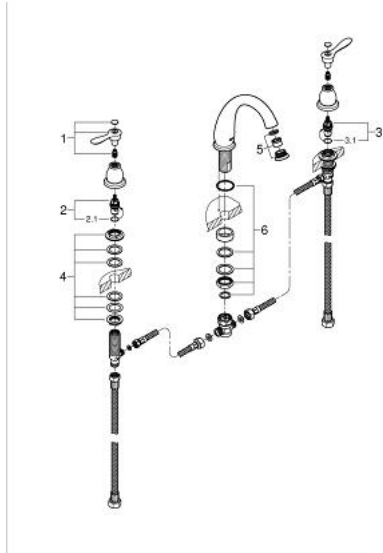

25 152 000 **PARKFIELD THREE-HOLE ROMAN TUB**

PRODUCT DESCRIPTION

- Colour: chrome
- spout with mousseur
- GROHE LongLife finish
- ceramic headparts 1/2", 90°
- pressure-proof flexible connection hoses between spout and side valves

25 152 000 **PARKFIELD THREE-HOLE ROMAN TUB**

SPARE PARTS, 2月 2012 – now

- 1: Parkfield lever blue/red US (Spare part-nr. 48206000)
- 2: Ceramic headpart 1/2" (Spare part-nr. 45882000)
- 2.1: O-ring Ø 18.2 x Ø 1.7 (Spare part-nr. 0392400M)
- 3: Ceramic headpart 1/2" (Spare part-nr. 45883000)
- 3.1: O-ring Ø 18.2 x Ø 1.7 (Spare part-nr. 0392400M)
- 4: Counter screws M28 x 1.5 (Spare part-nr. 45025000)
- 5: Sistra US (Spare part-nr. 48208000)
- 6: Shank mounting kit (Spare part-nr. 46078000)