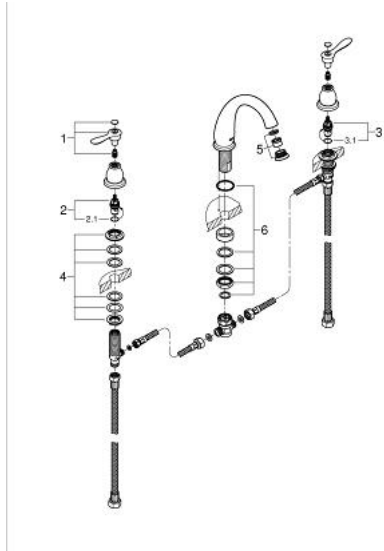

Pure Freude
an Wasser

25 152 EN0 **PARKFIELD 3-H ROMAN TUB**

PRODUCT DESCRIPTION

- Colour: brushed nickel
- spout with mousseur
- GROHE LongLife finish
- ceramic headparts 1/2", 90°
- pressure-proof, flexible connection hoses between spout and side valves

25 152 EN0 PARKFIELD 3-H ROMAN TUB

SPARE PARTS, February 2012 – now

- 1: Parkfield lever blue/red US (Spare part-nr. 48206EN0)
- 2: Ceramic headpart, 1/2" (Spare part-nr. 45882000)
- 2.1: O-ring $\varnothing 18.2 \times \varnothing 1.7$ (Spare part-nr. 0392400M)
- 3: Ceramic headpart, 1/2" (Spare part-nr. 45883000)
- 3.1: O-ring $\varnothing 18.2 \times \varnothing 1.7$ (Spare part-nr. 0392400M)
- 4: Shank fastening assembly (Spare part-nr. 45025000)
- 5: Sistra US (Spare part-nr. 48208EN0)
- 6: Shank mounting kit (Spare part-nr. 46078000)