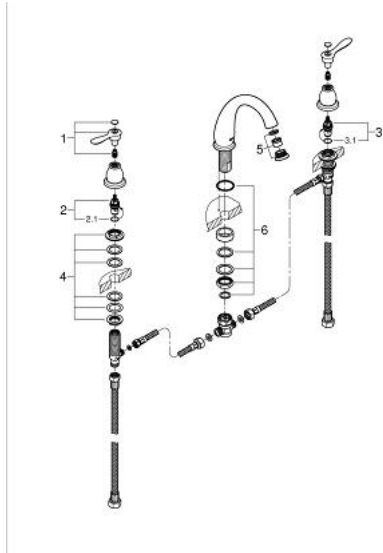

## 25 152 EN0 **PARKFIELD THREE-HOLE ROMAN TUB**

### **PRODUCT DESCRIPTION**

- Colour: brushed nickel
- spout with mousseur
- GROHE LongLife finish
- ceramic headparts 1/2", 90°
- pressure-proof flexible connection hoses between spout and side valves

## 25 152 EN0 PARKFIELD THREE-HOLE ROMAN TUB

### SPARE PARTS, 2月 2012 – now

- 1: Parkfield lever blue/red US (Spare part-nr. 48206EN0)
- 2: Ceramic headpart 1/2" (Spare part-nr. 45882000)
- 2.1: O-ring  $\varnothing$  18.2 x  $\varnothing$  1.7 (Spare part-nr. 0392400M)
- 3: Ceramic headpart 1/2" (Spare part-nr. 45883000)
- 3.1: O-ring  $\varnothing$  18.2 x  $\varnothing$  1.7 (Spare part-nr. 0392400M)
- 4: Counter screws M28 x 1.5 (Spare part-nr. 45025000)
- 5: Sistra US (Spare part-nr. 48208EN0)
- 6: Shank mounting kit (Spare part-nr. 46078000)