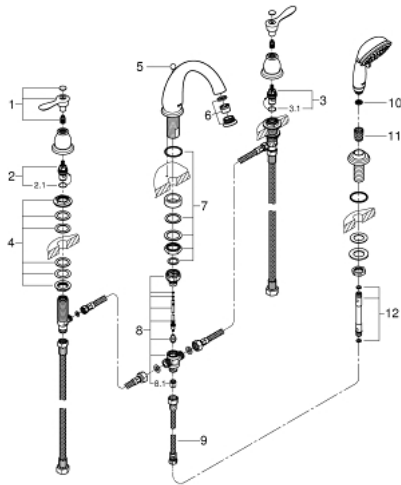

25 153 000 **PARKFIELD 4-H ROMAN TUB**

PRODUCT DESCRIPTION

- Colour: chrome
- spout with diverter
- mousseur
- GROHE LongLife finish
- hand shower Tempesta Authentic 27 608
- pressure-proof, flexible connection hoses between spout and side valves

25 153 000 PARKFIELD 4-H ROMAN TUB

SPARE PARTS, September 2018 – now

- 1: Parkfield lever blue/red US (Spare part-nr. 48206000)
- 2: Ceramic headpart, 1/2" (Spare part-nr. 45882000)
- 2.1: O-ring $\varnothing 18.2 \times \varnothing 1.7$ (Spare part-nr. 0392400M)
- 3: Ceramic headpart, 1/2" (Spare part-nr. 45883000)
- 3.1: O-ring $\varnothing 18.2 \times \varnothing 1.7$ (Spare part-nr. 0392400M)
- 4: Shank fastening assembly (Spare part-nr. 45025000)
- 5: lift rod US (Spare part-nr. 48207000)
- 6: Sistra US (Spare part-nr. 48208000)
- 7: Shank mounting kit (Spare part-nr. 46078000)
- 8: Diverter (Spare part-nr. 45470000)
- 8.1: Non-return valve (Spare part-nr. 08565000)
- 9: Tube (Spare part-nr. 07300000)
- 10: Dirt strainer (Spare part-nr. 0700200M)
- 11: Cone nut (Spare part-nr. 08864000)
- 12: Metal hose (Spare part-nr. 28146000)