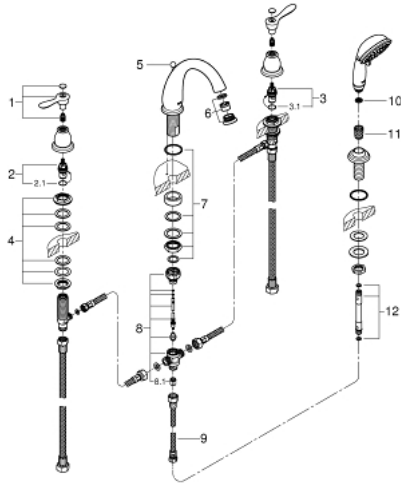

25 153 000 **PARKFIELD FOUR-HOLE ROMAN TUB**

PRODUCT DESCRIPTION

- Colour: chrome
- spout with diverter
- mousseur
- GROHE LongLife finish
- hand shower Tempesta Authentic 27 608
- pressure-proof flexible connection hoses between spout and side valves

25 153 000 PARKFIELD FOUR-HOLE ROMAN TUB

SPARE PARTS, 9月 2018 – now

- 1: Parkfield lever blue/red US (Spare part-nr. 48206000)
- 2: Ceramic headpart 1/2" (Spare part-nr. 45882000)
- 2.1: O-ring Ø 18.2 x Ø 1.7 (Spare part-nr. 0392400M)
- 3: Ceramic headpart 1/2" (Spare part-nr. 45883000)
- 3.1: O-ring Ø 18.2 x Ø 1.7 (Spare part-nr. 0392400M)
- 4: Counter screws M28 x 1.5 (Spare part-nr. 45025000)
- 5: lift rod US (Spare part-nr. 48207000)
- 6: Sistra US (Spare part-nr. 48208000)
- 7: Shank mounting kit (Spare part-nr. 46078000)
- 8: Diverter (Spare part-nr. 45470000)
- 8.1: Non-return valve (Spare part-nr. 08565000)
- 9: Connecting hose (Spare part-nr. 07300000)
- 10: Dirt strainer (Spare part-nr. 0700200M)
- 11: Cone nut (Spare part-nr. 08864000)
- 12: Metal shower hose (Spare part-nr. 28146000)