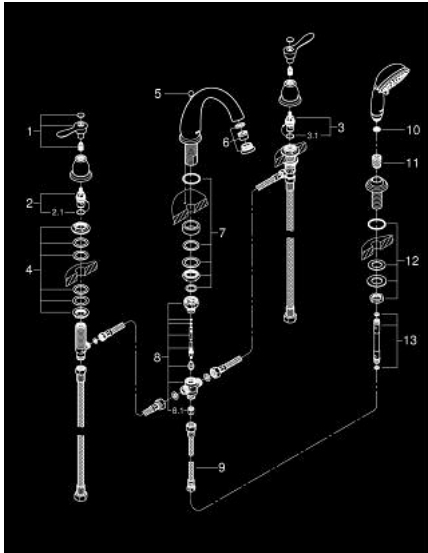

25 153 EN0 **PARKFIELD 4-H ROMAN TUB**

PRODUCT DESCRIPTION

- Colour: brushed nickel
- spout with diverter
- mousseur
- GROHE LongLife finish
- hand shower Tempesta Authentic 27 608
- pressure-proof, flexible connection hoses between spout and side valves

25 153 EN0 PARKFIELD 4-H ROMAN TUB

SPARE PARTS, September 2018 – now

- 1: Parkfield lever blue/red US (Spare part-nr. 48206EN0)
- 2: Ceramic headpart, 1/2" (Spare part-nr. 45882000)
- 2.1: O-ring $\varnothing 18.2 \times \varnothing 1.7$ (Spare part-nr. 0392400M)
- 3: Ceramic headpart, 1/2" (Spare part-nr. 45883000)
- 3.1: O-ring $\varnothing 18.2 \times \varnothing 1.7$ (Spare part-nr. 0392400M)
- 4: Shank fastening assembly (Spare part-nr. 45025000)
- 5: lift rod US (Spare part-nr. 48207EN0)
- 6: Sistra US (Spare part-nr. 48208EN0)
- 7: Shank mounting kit (Spare part-nr. 46078000)
- 8: Diverter (Spare part-nr. 45470000)
- 8.1: Non-return valve (Spare part-nr. 08565000)
- 9: Tube (Spare part-nr. 07300000)
- 10: Dirt strainer (Spare part-nr. 0700200M)
- 11: Cone nut (Spare part-nr. 08864EN0)
- 12: Metal hose (Spare part-nr. 28146000)