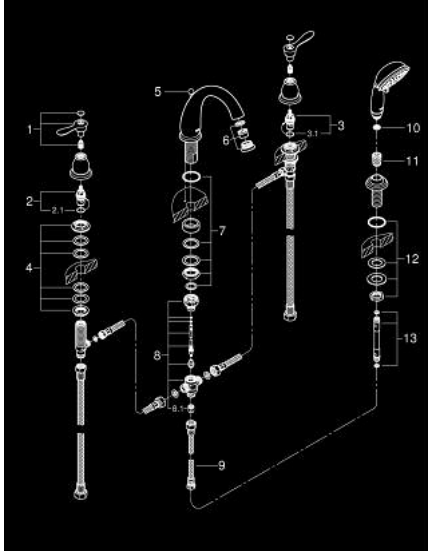

## 25 153 EN0 **PARKFIELD FOUR-HOLE ROMAN TUB**

### **PRODUCT DESCRIPTION**

- Colour: brushed nickel
- spout with diverter
- mousseur
- GROHE LongLife finish
- hand shower Tempesta Authentic 27 608
- pressure-proof flexible connection hoses between spout and side valves

## 25 153 EN0 PARKFIELD FOUR-HOLE ROMAN TUB

### SPARE PARTS, 9月 2018 – now

- 1: Parkfield lever blue/red US (Spare part-nr. 48206EN0)
- 2: Ceramic headpart 1/2" (Spare part-nr. 45882000)
- 2.1: O-ring Ø 18.2 x Ø 1.7 (Spare part-nr. 0392400M)
- 3: Ceramic headpart 1/2" (Spare part-nr. 45883000)
- 3.1: O-ring Ø 18.2 x Ø 1.7 (Spare part-nr. 0392400M)
- 4: Counter screws M28 x 1.5 (Spare part-nr. 45025000)
- 5: lift rod US (Spare part-nr. 48207EN0)
- 6: Sistra US (Spare part-nr. 48208EN0)
- 7: Shank mounting kit (Spare part-nr. 46078000)
- 8: Diverter (Spare part-nr. 45470000)
- 8.1: Non-return valve (Spare part-nr. 08565000)
- 9: Connecting hose (Spare part-nr. 07300000)
- 10: Dirt strainer (Spare part-nr. 0700200M)
- 11: Cone nut (Spare part-nr. 08864EN0)
- 12: Metal shower hose (Spare part-nr. 28146000)