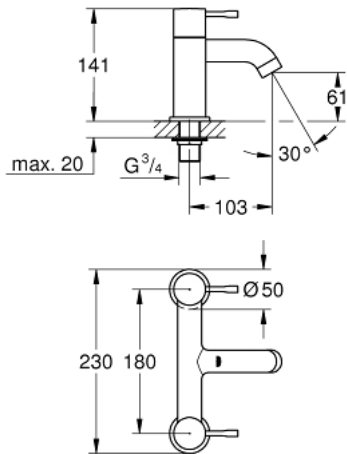

## 25 172 001 ESSENCE BATH FILLER

### PRODUCT DESCRIPTION

- Colour: chrome
- deck mounted
- metal lever
- GROHE SilkMove 56 mm ceramic cartridge
- GROHE LongLife finish
- adjustable flow rate limiter
- min. recommended pressure 0.2 - 5.0 bar
- recommended pressure 0.2 - 5.0 bar

### SPARE PARTS, January 2014 – now

- 1: Handle (Spare part-nr. 48260000)
- 1.1: Replacement handle connection kit (Spare part-nr. 45186000)
  - 1.1.1: O-ring  $\varnothing 18.2 \times \varnothing 1.7$  (Spare part-nr. 0392400M)
- 2: Handle (Spare part-nr. 48261000)
- 2.1: Replacement handle connection kit (Spare part-nr. 45186000)
- 3: Ceramic headpart 3/4", 180° (Spare part-nr. 45887000)
- 4: Ceramic headpart 3/4", 180° (Spare part-nr. 45888000)
- 5: Flow straightener (Spare part-nr. 48262000)
- 6: Repl.kit f.shank fastening 3/4" (Spare part-nr. 45163000)