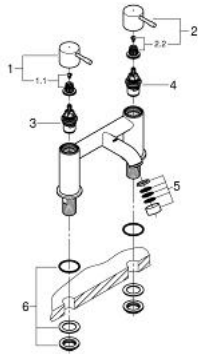

## 25 172 001 ESSENCE BATH FILLER

### PRODUCT DESCRIPTION

- Colour: chrome
- deck mounted
- metal lever
- GROHE SilkMove 56 mm ceramic cartridge
- GROHE LongLife finish
- adjustable flow rate limiter
- min. recommended pressure 0.2 - 5.0 bar
- recommended pressure 0.2 - 5.0 bar

### SPARE PARTS, January 2014 – now

- 1: Handle (Spare part-nr. 48260000)
- 1.1: Replacement handle connection kit (Spare part-nr. 45186000)
  - 1.1.1: O-ring  $\varnothing 18.2 \times \varnothing 1.7$  (Spare part-nr. 0392400M)
- 2: Handle (Spare part-nr. 48261000)
- 2.1: Replacement handle connection kit (Spare part-nr. 45186000)
- 3: Ceramic headpart 3/4", 180° (Spare part-nr. 45887000)
- 4: Ceramic headpart 3/4", 180° (Spare part-nr. 45888000)
- 5: Flow straightener (Spare part-nr. 48262000)
- 6: Repl.kit f.shank fastening 3/4" (Spare part-nr. 45163000)