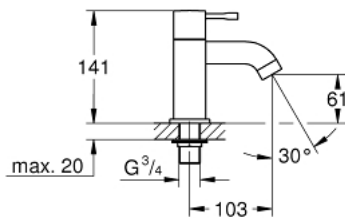

### PRODUCT DESCRIPTION

- Colour: chrome
- pillar installation
- metal lever
- GROHE SilkMove 56 mm ceramic cartridge
- GROHE LongLife finish
- adjustable flow rate limiter
- min. recommended pressure 0.2 - 5.0 bar
- recommended pressure 0.2 - 5.0 bar

### SPARE PARTS, 1月 2014 – now

1: Handle (Spare part-nr. 48260000)

1.1: Replacement handle connection kit (Spare part-nr. 45186000)

1.1.1: O-ring Ø 18.2 x Ø 1.7 (Spare part-nr. 0392400M)

2: Handle (Spare part-nr. 48261000)

2.1: Replacement handle connection kit (Spare part-nr. 45186000)

3: Ceramic headpart 3/4" (Spare part-nr. 45887000)

4: Ceramic headpart 3/4" (Spare part-nr. 45888000)

5: Flow straightener (Spare part-nr. 48262000)