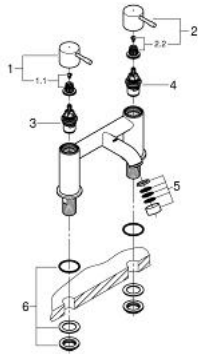

### PRODUCT DESCRIPTION

- Colour: chrome
- pillar installation
- metal lever
- GROHE SilkMove 56 mm ceramic cartridge
- GROHE LongLife finish
- adjustable flow rate limiter
- min. recommended pressure 0.2 - 5.0 bar
- recommended pressure 0.2 - 5.0 bar

### SPARE PARTS, 1月 2014 – now

1: Handle (Spare part-nr. 48260000)

1.1: Replacement handle connection kit (Spare part-nr. 45186000)

1.1.1: O-ring Ø 18.2 x Ø 1.7 (Spare part-nr. 0392400M)

2: Handle (Spare part-nr. 48261000)

2.1: Replacement handle connection kit (Spare part-nr. 45186000)

3: Ceramic headpart 3/4" (Spare part-nr. 45887000)

4: Ceramic headpart 3/4" (Spare part-nr. 45888000)

5: Flow straightener (Spare part-nr. 48262000)

6: Replacement kit for shank fastening (Spare part-nr. 45163000)