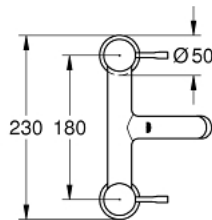

### PRODUCT DESCRIPTION

- Colour: chrome
- pillar installation
- metal lever
- GROHE SilkMove 56 mm ceramic cartridge
- GROHE LongLife finish
- adjustable flow rate limiter
- min. recommended pressure 0.2 - 5.0 bar
- recommended pressure 0.2 - 5.0 bar

### SPARE PARTS, 1月 2014 – now

1: Handle (Spare part-nr. 48260000)

1.1: Replacement handle connection kit (Spare part-nr. 45186000)

1.1.1: O-ring Ø 18.2 x Ø 1.7 (Spare part-nr. 0392400M)

2: Handle (Spare part-nr. 48261000)

2.1: Replacement handle connection kit (Spare part-nr. 45186000)

3: Ceramic headpart 3/4" (Spare part-nr. 45887000)

4: Ceramic headpart 3/4" (Spare part-nr. 45888000)

5: Flow straightener (Spare part-nr. 48262000)