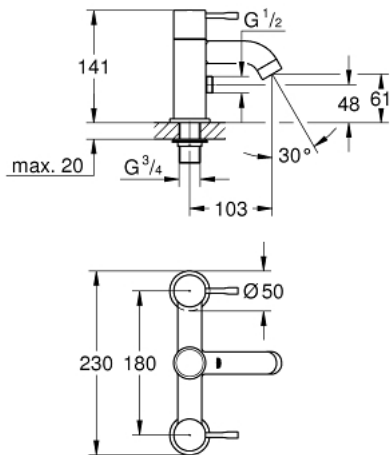

25 173 001 ESSENCE BATH/SHOWER MIXER

PRODUCT DESCRIPTION

- Colour: chrome
- deck mounted
- metal lever
- GROHE SilkMove 56 mm ceramic cartridge
- GROHE LongLife finish
- adjustable flow rate limiter
- automatic diverter: bath/shower
- integrated non-return valve
- shower outlet 1/2"
- min. recommended pressure 0.2 - 5.0 bar

25 173 001 ESSENCE BATH/SHOWER MIXER

SPARE PARTS, January 2014 – now

- 1: Handle (Spare part-nr. 48260000)
- 1.1: Replacement handle connection kit (Spare part-nr. 45186000)
 - 1.1.1: O-ring $\varnothing 18.2 \times \varnothing 1.7$ (Spare part-nr. 0392400M)
- 2: Handle (Spare part-nr. 48261000)
- 2.1: Replacement handle connection kit (Spare part-nr. 45186000)
- 3: Ceramic headpart 3/4", 180° (Spare part-nr. 45887000)
- 4: Ceramic headpart 3/4", 180° (Spare part-nr. 45888000)
- 5: Repl.kit f.rotary valve (Spare part-nr. 48035000)
- 6: Flow straightener (Spare part-nr. 48262000)
- 7: Non-return valve (Spare part-nr. 08565000)
- 8: Repl.kit f.shank fastening 3/4" (Spare part-nr. 45163000)