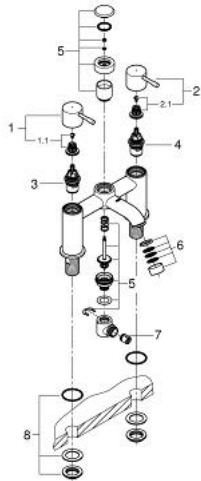

25 173 001 ESSENCE BATH/SHOWER MIXER

PRODUCT DESCRIPTION

- Colour: chrome
- deck mounted
- metal lever
- GROHE SilkMove 56 mm ceramic cartridge
- GROHE LongLife finish
- adjustable flow rate limiter
- automatic diverter: bath/shower
- integrated non-return valve
- shower outlet 1/2"
- min. recommended pressure 0.2 - 5.0 bar

25 173 001 ESSENCE BATH/SHOWER MIXER

SPARE PARTS, January 2014 – now

- 1: Handle (Spare part-nr. 48260000)
- 1.1: Replacement handle connection kit (Spare part-nr. 45186000)
 - 1.1.1: O-ring $\varnothing 18.2 \times \varnothing 1.7$ (Spare part-nr. 0392400M)
- 2: Handle (Spare part-nr. 48261000)
- 2.1: Replacement handle connection kit (Spare part-nr. 45186000)
- 3: Ceramic headpart 3/4", 180° (Spare part-nr. 45887000)
- 4: Ceramic headpart 3/4", 180° (Spare part-nr. 45888000)
- 5: Repl.kit f.rotary valve (Spare part-nr. 48035000)
- 6: Flow straightener (Spare part-nr. 48262000)
- 7: Non-return valve (Spare part-nr. 08565000)
- 8: Repl.kit f.shank fastening 3/4" (Spare part-nr. 45163000)