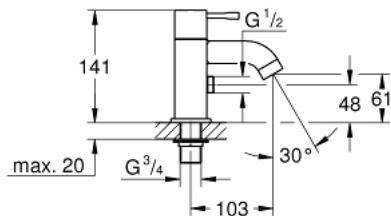

25 173 001 ESSENCE BATH/SHOWER MIXER

PRODUCT DESCRIPTION

- Colour: chrome
- pillar installation
- metal lever
- GROHE SilkMove 56 mm ceramic cartridge
- GROHE LongLife finish
- adjustable flow rate limiter
- automatic diverter: bath/shower
- integrated non-return valve
- shower outlet 1/2"
- min. recommended pressure 0.2 - 5.0 bar

25 173 001 ESSENCE BATH/SHOWER MIXER

SPARE PARTS, 1月 2014 – now

- 1: Handle (Spare part-nr. 48260000)
- 1.1: Replacement handle connection kit (Spare part-nr. 45186000)
 - 1.1.1: O-ring $\varnothing 18.2 \times \varnothing 1.7$ (Spare part-nr. 0392400M)
- 2: Handle (Spare part-nr. 48261000)
- 2.1: Replacement handle connection kit (Spare part-nr. 45186000)
- 3: Ceramic headpart 3/4" (Spare part-nr. 45887000)
- 4: Ceramic headpart 3/4" (Spare part-nr. 45888000)
- 5: Replacement kit for rotary valve (Spare part-nr. 48035000)
- 6: Flow straightener (Spare part-nr. 48262000)
- 7: Non-return valve (Spare part-nr. 08565000)
- 8: Replacement kit for shank fastening (Spare part-nr. 45163000)