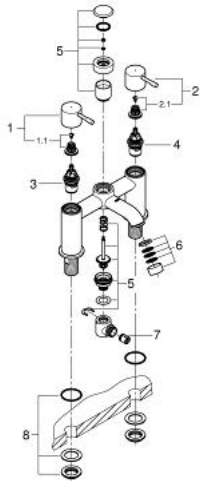

25 173 001 ESSENCE BATH/SHOWER MIXER

PRODUCT DESCRIPTION

- Colour: chrome
- pillar installation
- metal lever
- GROHE SilkMove 56 mm ceramic cartridge
- GROHE LongLife finish
- adjustable flow rate limiter
- automatic diverter: bath/shower
- integrated non-return valve
- shower outlet 1/2"
- min. recommended pressure 0.2 - 5.0 bar

25 173 001 ESSENCE BATH/SHOWER MIXER

SPARE PARTS, 1月 2014 – now

- 1: Handle (Spare part-nr. 48260000)
- 1.1: Replacement handle connection kit (Spare part-nr. 45186000)
 - 1.1.1: O-ring $\varnothing 18.2 \times \varnothing 1.7$ (Spare part-nr. 0392400M)
- 2: Handle (Spare part-nr. 48261000)
- 2.1: Replacement handle connection kit (Spare part-nr. 45186000)
- 3: Ceramic headpart 3/4" (Spare part-nr. 45887000)
- 4: Ceramic headpart 3/4" (Spare part-nr. 45888000)
- 5: Replacement kit for rotary valve (Spare part-nr. 48035000)
- 6: Flow straightener (Spare part-nr. 48262000)
- 7: Non-return valve (Spare part-nr. 08565000)
- 8: Replacement kit for shank fastening (Spare part-nr. 45163000)