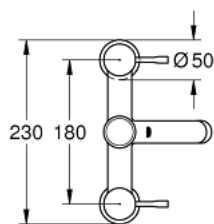

25 173 001 ESSENCE BATH/SHOWER MIXER

PRODUCT DESCRIPTION

- Colour: chrome
- pillar installation
- metal lever
- GROHE SilkMove 56 mm ceramic cartridge
- GROHE LongLife finish
- adjustable flow rate limiter
- automatic diverter: bath/shower
- integrated non-return valve
- shower outlet 1/2"
- min. recommended pressure 0.2 - 5.0 bar

25 173 001 ESSENCE BATH/SHOWER MIXER

SPARE PARTS, 1月 2014 – now

- 1: Handle (Spare part-nr. 48260000)
- 1.1: Replacement handle connection kit (Spare part-nr. 45186000)
 - 1.1.1: O-ring $\varnothing 18.2 \times \varnothing 1.7$ (Spare part-nr. 0392400M)
- 2: Handle (Spare part-nr. 48261000)
- 2.1: Replacement handle connection kit (Spare part-nr. 45186000)
- 3: Ceramic headpart 3/4" (Spare part-nr. 45887000)
- 4: Ceramic headpart 3/4" (Spare part-nr. 45888000)
- 5: Replacement kit for rotary valve (Spare part-nr. 48035000)
- 6: Flow straightener (Spare part-nr. 48262000)
- 7: Non-return valve (Spare part-nr. 08565000)
- 8: Replacement kit for shank fastening (Spare part-nr. 45163000)