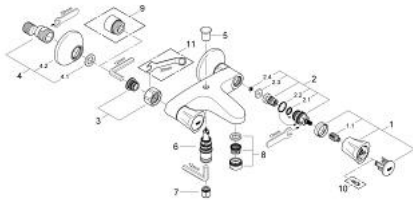

25 450 001 COSTA L BATH MIXER 1/2"

PRODUCT DESCRIPTION

- Colour: chrome
- wall mounted
- metal handles
- heat insulated
- screwable
- GROHE Long-Life headpart
- automatic diverter: bath/shower
- mousseur
- S-unions
- GROHE LongLife finish

25 450 001 **COSTA L BATH MIXER 1/2"**

SPARE PARTS, 6月 2007 – now

- 1: Handle (Spare part-nr. 45994000)
- 1.1: Snap insert (Spare part-nr. 0538600M)
- 2: Headpart 1/2" (Spare part-nr. 07146000)
- 2.1: Sealing washer $\varnothing 6 \times \varnothing 2$ (Spare part-nr. 0128300M)
- 2.2: O-ring $\varnothing 18.2 \times \varnothing 1.7$ (Spare part-nr. 0392400M)
- 2.3: Seal (Spare part-nr. 0529100M)
- 3: Screw connection 1/2" (Spare part-nr. 45044000)
- 4: S-union (Spare part-nr. 12075000)
- 4.1: Seal (Spare part-nr. 0138600M)
- 4.2: Escutcheon (Spare part-nr. 0221000M)
- 5: Diverter knob (Spare part-nr. 65648000)
- 6: Diverter (Spare part-nr. 65655000)
- 7: Non-return valve (Spare part-nr. 08565000)
- 8: Mousseur (Spare part-nr. 13927000)
- 8: Mousseur (Spare part-nr. 13952000)
- 9: Extension 3/4", 20 mm (Spare part-nr. 0713000M)*
- 10: Screw for Costa/Avina products (Spare part-nr. 48013000)*
- 11: Special spanner (Spare part-nr. 19377000)*