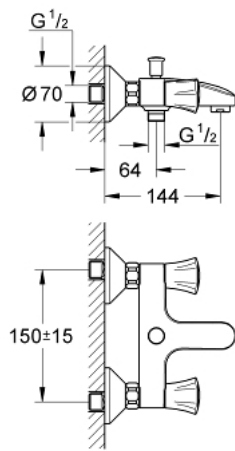

25 450 001 COSTA L BATH MIXER 1/2"

PRODUCT DESCRIPTION

- Colour: chrome
- wall mounted
- metal handles
- heat insulated
- screwable
- GROHE Long-Life headpart
- automatic diverter: bath/shower
- mousseur
- S-unions
- GROHE LongLife finish

25 450 001 **COSTA L BATH MIXER 1/2"**

SPARE PARTS, 6月 2007 – now

- 1: Handle (Spare part-nr. 45994000)
- 1.1: Snap insert (Spare part-nr. 0538600M)
- 2: Headpart 1/2" (Spare part-nr. 07146000)
- 2.1: Sealing washer $\varnothing 6 \times \varnothing 2$ (Spare part-nr. 0128300M)
- 2.2: O-ring $\varnothing 18.2 \times \varnothing 1.7$ (Spare part-nr. 0392400M)
- 2.3: Seal (Spare part-nr. 0529100M)
- 3: Screw connection 1/2" (Spare part-nr. 45044000)
- 4: S-union (Spare part-nr. 12075000)
- 4.1: Seal (Spare part-nr. 0138600M)
- 4.2: Escutcheon (Spare part-nr. 0221000M)
- 5: Diverter knob (Spare part-nr. 65648000)
- 6: Diverter (Spare part-nr. 65655000)
- 7: Non-return valve (Spare part-nr. 08565000)
- 8: Mousseur (Spare part-nr. 13927000)
- 8: Mousseur (Spare part-nr. 13952000)
- 9: Extension 3/4", 20 mm (Spare part-nr. 0713000M)*
- 10: Screw for Costa/Avina products (Spare part-nr. 48013000)*
- 11: Special spanner (Spare part-nr. 19377000)*