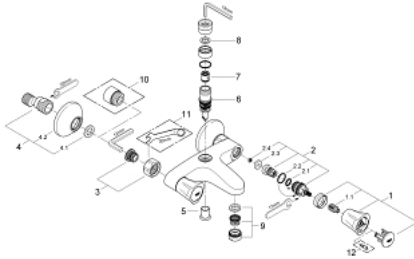

## 25 452 001 COSTA L BATH MIXER 1/2"

### PRODUCT DESCRIPTION

- Colour: chrome
- wall mounted
- metal handles
- heat insulated
- screwable
- GROHE Long-Life headpart
- shower top outlet 3/4"
- automatic diverter: bath/shower
- mousseur
- S-unions
- GROHE LongLife finish

### SPARE PARTS, 11月 2010 – now

- 1: Handle (Spare part-nr. 45994000)
- 1.1: Snap insert (Spare part-nr. 0538600M)
- 2: Headpart 1/2" (Spare part-nr. 07146000)
- 2.1: Sealing washer  $\varnothing 6 \times \varnothing 2$  (Spare part-nr. 0128300M)
- 2.2: O-ring  $\varnothing 18.2 \times \varnothing 1.7$  (Spare part-nr. 0392400M)
- 2.3: Seal (Spare part-nr. 0529100M)
- 3: Screw connection 1/2" (Spare part-nr. 45044000)
- 4: S-union (Spare part-nr. 12075000)
- 4.1: Seal (Spare part-nr. 0138600M)
- 4.2: Escutcheon (Spare part-nr. 0221000M)
- 5: Diverter knob (Spare part-nr. 65648000)
- 6: Diverter (Spare part-nr. 65655000)
- 7: Non-return valve (Spare part-nr. 08565000)
- 8: Fibre seal  $\varnothing 18,5 \times \varnothing 12 \times 2$  (Spare part-nr. 0138900M)
- 9: Mousseur (Spare part-nr. 13952000)
- 10: Extension 3/4", 20 mm (Spare part-nr. 0713000M)\*
- 11: Special spanner (Spare part-nr. 19377000)\*
- 12: Screw for Costa/Avina products (Spare part-nr. 48013000)\*