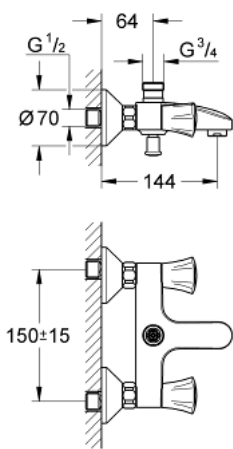

## 25 452 001 COSTA L BATH MIXER 1/2"

### PRODUCT DESCRIPTION

- Colour: chrome
- wall mounted
- metal handles
- heat insulated
- screwable
- GROHE Long-Life headpart
- shower top outlet 3/4"
- automatic diverter: bath/shower
- mousseur
- S-unions
- GROHE LongLife finish

### SPARE PARTS, 11月 2010 – now

- 1: Handle (Spare part-nr. 45994000)
- 1.1: Snap insert (Spare part-nr. 0538600M)
- 2: Headpart 1/2" (Spare part-nr. 07146000)
- 2.1: Sealing washer  $\varnothing 6 \times \varnothing 2$  (Spare part-nr. 0128300M)
- 2.2: O-ring  $\varnothing 18.2 \times \varnothing 1.7$  (Spare part-nr. 0392400M)
- 2.3: Seal (Spare part-nr. 0529100M)
- 3: Screw connection 1/2" (Spare part-nr. 45044000)
- 4: S-union (Spare part-nr. 12075000)
- 4.1: Seal (Spare part-nr. 0138600M)
- 4.2: Escutcheon (Spare part-nr. 0221000M)
- 5: Diverter knob (Spare part-nr. 65648000)
- 6: Diverter (Spare part-nr. 65655000)
- 7: Non-return valve (Spare part-nr. 08565000)
- 8: Fibre seal  $\varnothing 18,5 \times \varnothing 12 \times 2$  (Spare part-nr. 0138900M)
- 9: Mousseur (Spare part-nr. 13952000)
- 10: Extension 3/4", 20 mm (Spare part-nr. 0713000M)\*
- 11: Special spanner (Spare part-nr. 19377000)\*
- 12: Screw for Costa/Avina products (Spare part-nr. 48013000)\*