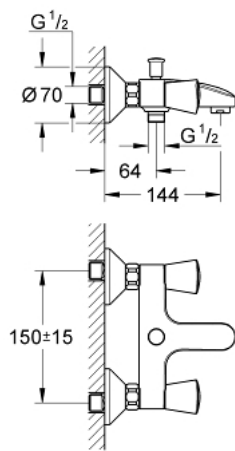

25 483 001 COSTA S BATH MIXER 1/2"

PRODUCT DESCRIPTION

- Colour: chrome
- wall mounted
- metal handles
- heat insulated
- screwable
- Carbodur headpart
- automatic diverter: bath/shower
- mousseur
- S-unions
- GROHE LongLife finish

25 483 001 **COSTA S BATH MIXER 1/2"**

SPARE PARTS, 9月 2008 – now

- 1: Handle (Spare part-nr. 45995000)
- 1.1: Snap insert (Spare part-nr. 0538600M)
- 2: Ceramic headpart 1/2" (Spare part-nr. 45346000)
- 2.1: O-ring $\varnothing 18.2 \times \varnothing 1.7$ (Spare part-nr. 0392400M)
- 3: Screw connection 1/2" (Spare part-nr. 45044000)
- 4: S-union (Spare part-nr. 12075000)
- 4.1: Seal (Spare part-nr. 0138600M)
- 4.2: Escutcheon (Spare part-nr. 0221000M)
- 5: Diverter knob (Spare part-nr. 65648000)
- 6: Diverter (Spare part-nr. 65655000)
- 7: Non-return valve (Spare part-nr. 08565000)
- 8: Mousseur (Spare part-nr. 13952000)
- 9: Extension 3/4", 20 mm (Spare part-nr. 0713000M)*
- 10: Screw for Costa/Avina products (Spare part-nr. 48013000)*