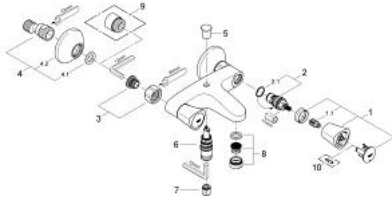

25 483 001 COSTA S BATH MIXER 1/2"

PRODUCT DESCRIPTION

- Colour: chrome
- wall mounted
- metal handles
- heat insulated
- screwable
- Carbodur headpart
- automatic diverter: bath/shower
- mousseur
- S-unions
- GROHE LongLife finish

25 483 001 **COSTA S BATH MIXER 1/2"**

SPARE PARTS, 9月 2008 – now

- 1: Handle (Spare part-nr. 45995000)
- 1.1: Snap insert (Spare part-nr. 0538600M)
- 2: Ceramic headpart 1/2" (Spare part-nr. 45346000)
- 2.1: O-ring $\varnothing 18.2 \times \varnothing 1.7$ (Spare part-nr. 0392400M)
- 3: Screw connection 1/2" (Spare part-nr. 45044000)
- 4: S-union (Spare part-nr. 12075000)
- 4.1: Seal (Spare part-nr. 0138600M)
- 4.2: Escutcheon (Spare part-nr. 0221000M)
- 5: Diverter knob (Spare part-nr. 65648000)
- 6: Diverter (Spare part-nr. 65655000)
- 7: Non-return valve (Spare part-nr. 08565000)
- 8: Mousseur (Spare part-nr. 13952000)
- 9: Extension 3/4", 20 mm (Spare part-nr. 0713000M)*
- 10: Screw for Costa/Avina products (Spare part-nr. 48013000)*