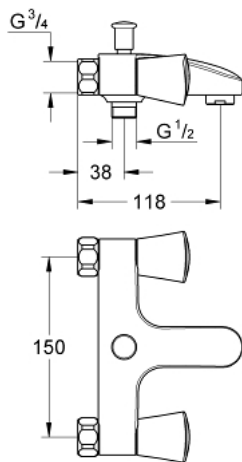

25 485 001 **COSTA S BATH MIXER 1/2"**

**PRODUCT DESCRIPTION**

- Colour: chrome
- wall mounted
- metal handles
- heat insulated
- screwable
- Carbodur headpart
- automatic diverter: bath/shower
- mousseur
- without connection unions
- GROHE LongLife finish

## 25 485 001 **COSTA S BATH MIXER 1/2"**

### **SPARE PARTS**, 9月 2008 – now

- 1: Handle (Spare part-nr. 45995000)
  - 1.1: Snap insert (Spare part-nr. 0538600M)
  - 2: Ceramic headpart 1/2" (Spare part-nr. 45346000)
  - 2.1: O-ring Ø 18.2 x Ø 1.7 (Spare part-nr. 0392400M)
  - 3: Screw connection 1/2" (Spare part-nr. 45044000)
  - 4: Seal (Spare part-nr. 0138600M)
  - 5: Diverter knob (Spare part-nr. 65648000)
  - 6: Diverter (Spare part-nr. 65655000)
  - 7: Non-return valve (Spare part-nr. 08565000)
  - 8: Mousseur (Spare part-nr. 13952000)
  - 9: Screw for Costa/Avina products (Spare part-nr. 48013000)\*
- \* Optional accessories