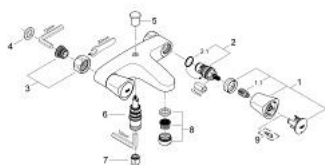

25 485 001 **COSTA S BATH MIXER 1/2"**

**PRODUCT DESCRIPTION**

- Colour: chrome
- wall mounted
- metal handles
- heat insulated
- screwable
- Carbodur headpart
- automatic diverter: bath/shower
- mousseur
- without connection unions
- GROHE LongLife finish

## 25 485 001 **COSTA S BATH MIXER 1/2"**

### **SPARE PARTS**, 9月 2008 – now

- 1: Handle (Spare part-nr. 45995000)
  - 1.1: Snap insert (Spare part-nr. 0538600M)
  - 2: Ceramic headpart 1/2" (Spare part-nr. 45346000)
  - 2.1: O-ring Ø 18.2 x Ø 1.7 (Spare part-nr. 0392400M)
  - 3: Screw connection 1/2" (Spare part-nr. 45044000)
  - 4: Seal (Spare part-nr. 0138600M)
  - 5: Diverter knob (Spare part-nr. 65648000)
  - 6: Diverter (Spare part-nr. 65655000)
  - 7: Non-return valve (Spare part-nr. 08565000)
  - 8: Mousseur (Spare part-nr. 13952000)
  - 9: Screw for Costa/Avina products (Spare part-nr. 48013000)\*
- \* Optional accessories