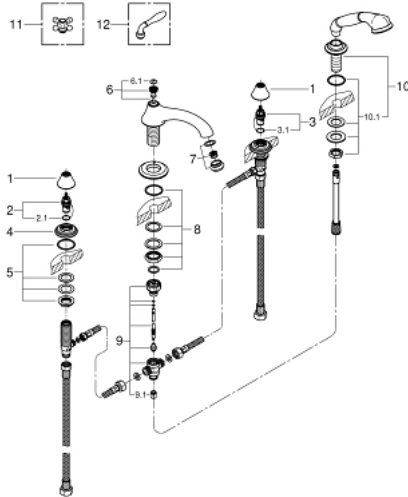

25 502 BE0 SEABURY FOUR-HOLE BATH COMBINATION 1/2"

PRODUCT DESCRIPTION

- Colour: polished nickel
- without handles
- bath spout 10"
- 1/2" valves
- hand shower Seabury
- shower hose
- shower hose 2000 mm
- 2000 mm
- pressure-proof flexible connection hoses between spout and side valves
- for Seabury cross and lever handles 18 731 / 18 732
- GROHE LongLife finish

25 502 BE0 SEABURY FOUR-HOLE BATH COMBINATION 1/2"

SPARE PARTS, 2月 2017 – now

- 1: Cap (Spare part-nr. 45907BE0)
- 2: Ceramic headpart 1/2" (Spare part-nr. 45882000)
- 2.1: O-ring Ø 18.2 x Ø 1.7 (Spare part-nr. 0392400M)
- 3: Ceramic headpart 1/2" (Spare part-nr. 45883000)
- 3.1: O-ring Ø 18.2 x Ø 1.7 (Spare part-nr. 0392400M)
- 4: Escutcheon (Spare part-nr. 45906BE0)
- 5: Counter screws M28 x 1.5 (Spare part-nr. 45025000)
- 6: Pop-up rod (Spare part-nr. 45769BE0)
- 6.1: Marking piece (Spare part-nr. 45763L00)
- 7: Sistra (Spare part-nr. 13934BE0)
- 8: Shank mounting kit (Spare part-nr. 46078000)
- 9: Diverter (Spare part-nr. 45470000)
- 9.1: Non-return valve (Spare part-nr. 08565000)
- 10: Spray holder (Spare part-nr. 45773BE0)
- 10.1: Shank mounting kit (Spare part-nr. 07660000)
- 11: Cross handle (Spare part-nr. 18731BE0)*
- 12: Lever handle (Spare part-nr. 18732BE0)*