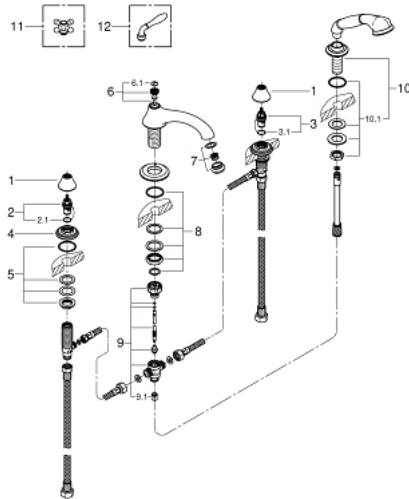

## 25 502 EN0 SEABURY 4-HOLE BATH/SHOWER COMBINATION

### PRODUCT DESCRIPTION

- Colour: brushed nickel
- without handles
- Bath spout 10"
- 1/2" valves
- hand shower Seabury
- shower hose
- shower hose 2000 mm
- 2000 mm
- pressure-proof, flexible connection hoses between spout and side valves
- for Seabury cross and lever handles 18 731 / 18 732
- GROHE LongLife finish

### SPARE PARTS, February 2017 – now

- 1: Shield (Spare part-nr. 45907EN0)
- 2: Ceramic headpart, 1/2" (Spare part-nr. 45882000)
- 2.1: O-ring  $\varnothing 18.2 \times \varnothing 1.7$  (Spare part-nr. 0392400M)
- 3: Ceramic headpart, 1/2" (Spare part-nr. 45883000)
- 3.1: O-ring  $\varnothing 18.2 \times \varnothing 1.7$  (Spare part-nr. 0392400M)
- 4: Escutcheon (Spare part-nr. 45906EN0)
- 5: Shank fastening assembly (Spare part-nr. 45025000)
- 6: Pop-up rod (Spare part-nr. 45769EN0)
- 6.1: Marking piece (Spare part-nr. 45763L00)
- 7: Sistra (Spare part-nr. 13934EN0)
- 8: Shank mounting kit (Spare part-nr. 46078000)
- 9: Diverter (Spare part-nr. 45470000)
- 9.1: Non-return valve (Spare part-nr. 08565000)
- 10: Spray holder (Spare part-nr. 45773000)
- 10.1: Shank mounting kit (Spare part-nr. 07660000)
- 11: Sinfonia cross handles (Spare part-nr. 18731EN0)\*
- 12: Lever Handle (Spare part-nr. 18732EN0)\*