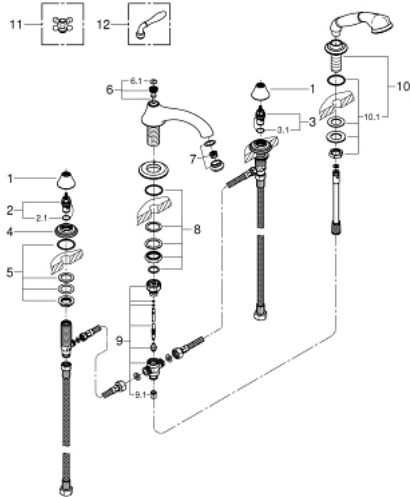

25 502 EN0 SEABURY FOUR-HOLE BATH COMBINATION 1/2"

PRODUCT DESCRIPTION

- Colour: brushed nickel
- without handles
- bath spout 10"
- 1/2" valves
- hand shower Seabury
- shower hose
- shower hose 2000 mm
- 2000 mm
- pressure-proof flexible connection hoses between spout and side valves
- for Seabury cross and lever handles 18 731 / 18 732
- GROHE LongLife finish

25 502 EN0 SEABURY FOUR-HOLE BATH COMBINATION 1/2"

SPARE PARTS, 2月 2017 – now

- 1: Cap (Spare part-nr. 45907EN0)
- 2: Ceramic headpart 1/2" (Spare part-nr. 45882000)
- 2.1: O-ring Ø 18.2 x Ø 1.7 (Spare part-nr. 0392400M)
- 3: Ceramic headpart 1/2" (Spare part-nr. 45883000)
- 3.1: O-ring Ø 18.2 x Ø 1.7 (Spare part-nr. 0392400M)
- 4: Escutcheon (Spare part-nr. 45906EN0)
- 5: Counter screws M28 x 1.5 (Spare part-nr. 45025000)
- 6: Pop-up rod (Spare part-nr. 45769EN0)
- 6.1: Marking piece (Spare part-nr. 45763L00)
- 7: Sistra (Spare part-nr. 13934EN0)
- 8: Shank mounting kit (Spare part-nr. 46078000)
- 9: Diverter (Spare part-nr. 45470000)
- 9.1: Non-return valve (Spare part-nr. 08565000)
- 10: Spray holder (Spare part-nr. 45773000)
- 10.1: Shank mounting kit (Spare part-nr. 07660000)
- 11: Cross handle (Spare part-nr. 18731EN0)*
- 12: Lever handle (Spare part-nr. 18732EN0)*