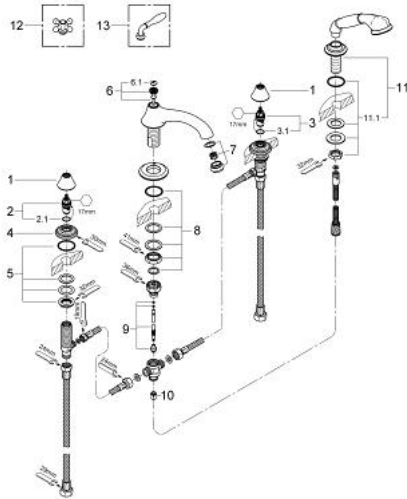

25 502 ZB0 SEABURY 4-HOLE BATH/SHOWER COMBINATION

PRODUCT DESCRIPTION

- Colour: antique bronze
- without handles
- Bath spout 10"
- 1/2" valves
- hand shower Seabury
- shower hose
- shower hose 2000 mm
- 2000 mm
- pressure-proof, flexible connection hoses between spout and side valves
- for Seabury cross and lever handles 18 731 / 18 732
- GROHE LongLife finish

25 502 ZB0 SEABURY 4-HOLE BATH/SHOWER COMBINATION

SPARE PARTS, August 2012 – now

- 1: Shield (Spare part-nr. 45907ZB0)
- 2: Ceramic headpart, 1/2" (Spare part-nr. 45882000)
- 2.1: O-ring $\varnothing 18.2 \times \varnothing 1.7$ (Spare part-nr. 0392400M)
- 3: Ceramic headpart, 1/2" (Spare part-nr. 45883000)
- 3.1: O-ring $\varnothing 18.2 \times \varnothing 1.7$ (Spare part-nr. 0392400M)
- 4: Escutcheon (Spare part-nr. 45906ZB0)
- 5: Shank fastening assembly (Spare part-nr. 45025000)
- 6: Pop-up rod (Spare part-nr. 45769ZB0)
- 6.1: Marking piece (Spare part-nr. 45763L00)
- 7: Sistra (Spare part-nr. 13934ZB0)
- 8: Shank mounting kit (Spare part-nr. 46078000)
- 9: Diverter (Spare part-nr. 45470000)
- 9.1: Non-return valve (Spare part-nr. 08565000)
- 10: Non-return valve (Spare part-nr. 08565000)
- 11: Spray holder (Spare part-nr. 45773ZB0)
- 12: Sinfonia cross handles (Spare part-nr. 18731ZB0)*
- 13: Lever Handle (Spare part-nr. 18732ZB0)*