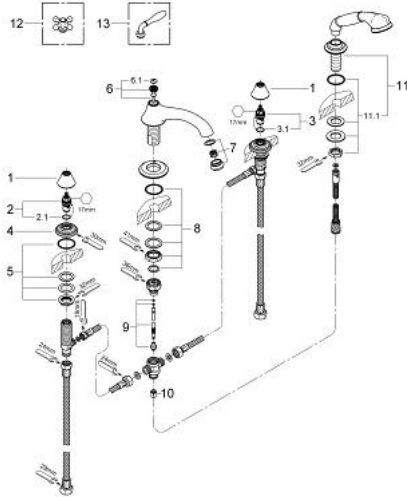

25 502 ZB0 SEABURY FOUR-HOLE BATH COMBINATION 1/2"

PRODUCT DESCRIPTION

- Colour: antique bronze
- without handles
- bath spout 10"
- 1/2" valves
- hand shower Seabury
- shower hose
- shower hose 2000 mm
- 2000 mm
- pressure-proof flexible connection hoses between spout and side valves
- for Seabury cross and lever handles 18 731 / 18 732
- GROHE LongLife finish

25 502 ZB0 SEABURY FOUR-HOLE BATH COMBINATION 1/2"

SPARE PARTS, 8月 2012 – now

- 1: Cap (Spare part-nr. 45907ZB0)
- 2: Ceramic headpart 1/2" (Spare part-nr. 45882000)
- 2.1: O-ring Ø 18.2 x Ø 1.7 (Spare part-nr. 0392400M)
- 3: Ceramic headpart 1/2" (Spare part-nr. 45883000)
- 3.1: O-ring Ø 18.2 x Ø 1.7 (Spare part-nr. 0392400M)
- 4: Escutcheon (Spare part-nr. 45906ZB0)
- 5: Counter screws M28 x 1.5 (Spare part-nr. 45025000)
- 6: Pop-up rod (Spare part-nr. 45769ZB0)
- 6.1: Marking piece (Spare part-nr. 45763L00)
- 7: Sistra (Spare part-nr. 13934ZB0)
- 8: Shank mounting kit (Spare part-nr. 46078000)
- 9: Diverter (Spare part-nr. 45470000)
- 9.1: Non-return valve (Spare part-nr. 08565000)
- 10: Non-return valve (Spare part-nr. 08565000)
- 11: Spray holder (Spare part-nr. 45773ZB0)
- 12: Cross handle (Spare part-nr. 18731ZB0)*
- 13: Lever handle (Spare part-nr. 18732ZB0)*