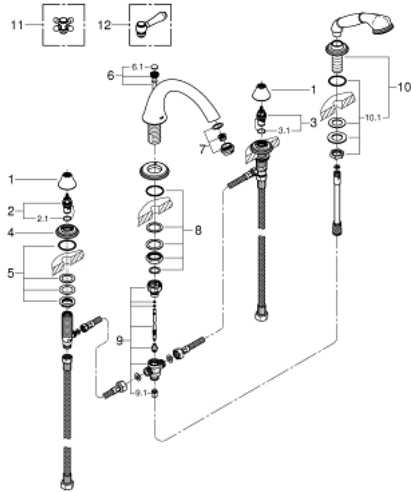

## 25 506 EN0 GENEVA 4-HOLE BATH/SHOWER COMBINATION

### PRODUCT DESCRIPTION

- Colour: brushed nickel
- without handles
- Bath spout 10"
- high version
- 1/2" valves
- hand shower Geneva
- shower hose
- shower hose 2000 mm
- 2000 mm
- pressure-proof, flexible connection hoses between spout and side valves
- for Geneva cross and lever handles 18 733 / 18 734
- GROHE LongLife finish

### SPARE PARTS, February 2017 – now

- 1: Shield (Spare part-nr. 45907EN0)
- 2: Ceramic headpart, 1/2" (Spare part-nr. 45882000)
- 2.1: O-ring  $\varnothing 18.2 \times \varnothing 1.7$  (Spare part-nr. 0392400M)
- 3: Ceramic headpart, 1/2" (Spare part-nr. 45883000)
- 3.1: O-ring  $\varnothing 18.2 \times \varnothing 1.7$  (Spare part-nr. 0392400M)
- 4: Escutcheon (Spare part-nr. 45906EN0)
- 5: Shank fastening assembly (Spare part-nr. 45025000)
- 6: Pop-up rod (Spare part-nr. 45817EN0)
- 6.1: Marking piece (Spare part-nr. 45763L00)
- 7: Sistra (Spare part-nr. 13934EN0)
- 8: Shank mounting kit (Spare part-nr. 46078000)
- 9: Diverter (Spare part-nr. 45470000)
- 9.1: Non-return valve (Spare part-nr. 08565000)
- 10: Spray holder (Spare part-nr. 45819EN0)
- 10.1: Shank mounting kit (Spare part-nr. 07660000)
- 11: Sinfonia cross handles (Spare part-nr. 18733EN0)\*
- 12: Lever Handle (Spare part-nr. 18734EN0)\*