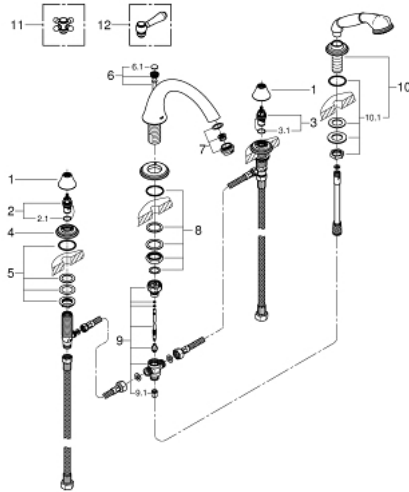

## 25 506 EN0 GENEVA FOUR-HOLE BATH COMBINATION 1/2"

### PRODUCT DESCRIPTION

- Colour: brushed nickel
- without handles
- bath spout 10"
- high version
- 1/2" valves
- hand shower Geneva
- shower hose
- shower hose 2000 mm
- 2000 mm
- pressure-proof flexible connection hoses between spout and side valves
- for Geneva cross and lever handles 18 733 / 18 734
- GROHE LongLife finish

### SPARE PARTS, 2月 2017 – now

- 1: Cap (Spare part-nr. 45907EN0)
- 2: Ceramic headpart 1/2" (Spare part-nr. 45882000)
- 2.1: O-ring Ø 18.2 x Ø 1.7 (Spare part-nr. 0392400M)
- 3: Ceramic headpart 1/2" (Spare part-nr. 45883000)
- 3.1: O-ring Ø 18.2 x Ø 1.7 (Spare part-nr. 0392400M)
- 4: Escutcheon (Spare part-nr. 45906EN0)
- 5: Counter screws M28 x 1.5 (Spare part-nr. 45025000)
- 6: Pop-up rod (Spare part-nr. 45817EN0)
- 6.1: Marking piece (Spare part-nr. 45763L00)
- 7: Sistra (Spare part-nr. 13934EN0)
- 8: Shank mounting kit (Spare part-nr. 46078000)
- 9: Diverter (Spare part-nr. 45470000)
- 9.1: Non-return valve (Spare part-nr. 08565000)
- 10: Spray holder (Spare part-nr. 45819EN0)
- 10.1: Shank mounting kit (Spare part-nr. 07660000)
- 11: Cross handle (Spare part-nr. 18733EN0)\*
- 12: Lever handle (Spare part-nr. 18734EN0)\*