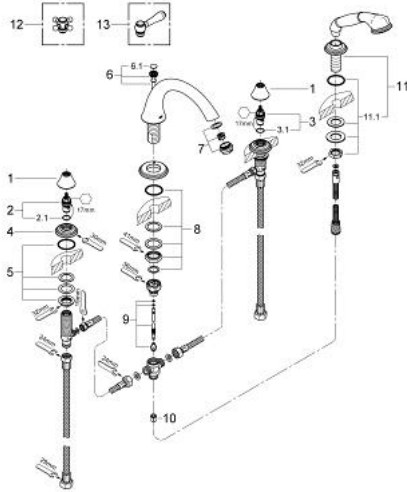

## 25 506 ZB0 GENEVA 4-HOLE BATH/SHOWER COMBINATION

### PRODUCT DESCRIPTION

- Colour: antique bronze
- without handles
- Bath spout 10"
- high version
- 1/2" valves
- hand shower Geneva
- shower hose
- 2000 mm
- shower hose 2000 mm
- pressure-proof, flexible connection hoses between spout and side valves
- for Geneva cross and lever handles 18 733 / 18 734
- GROHE LongLife finish

### SPARE PARTS, August 2012 – now

- 1: Shield (Spare part-nr. 45907ZB0)
- 2: Ceramic headpart, 1/2" (Spare part-nr. 45882000)
- 2.1: O-ring  $\varnothing 18.2 \times \varnothing 1.7$  (Spare part-nr. 0392400M)
- 3: Ceramic headpart, 1/2" (Spare part-nr. 45883000)
- 3.1: O-ring  $\varnothing 18.2 \times \varnothing 1.7$  (Spare part-nr. 0392400M)
- 4: Escutcheon (Spare part-nr. 45906ZB0)
- 5: Shank fastening assembly (Spare part-nr. 45025000)
- 6: Pop-up rod (Spare part-nr. 45817ZB0)
- 6.1: Marking piece (Spare part-nr. 45763L00)
- 7: Sistra (Spare part-nr. 13934ZB0)
- 8: Shank mounting kit (Spare part-nr. 46078000)
- 9: Diverter (Spare part-nr. 45470000)
- 9.1: Non-return valve (Spare part-nr. 08565000)
- 10: Non-return valve (Spare part-nr. 08565000)
- 11: Spray holder (Spare part-nr. 45819ZB0)
- 11.1: Shank mounting kit (Spare part-nr. 07660000)
- 12: Sinfonia cross handles (Spare part-nr. 18733ZB0)\*
- 13: Lever Handle (Spare part-nr. 18734ZB0)\*