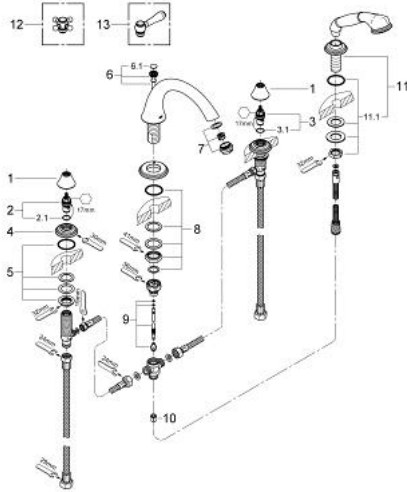

## 25 506 ZB0 GENEVA FOUR-HOLE BATH COMBINATION 1/2"

### PRODUCT DESCRIPTION

- Colour: antique bronze
- without handles
- bath spout 10"
- high version
- 1/2" valves
- hand shower Geneva
- shower hose
- 2000 mm
- shower hose 2000 mm
- pressure-proof flexible connection hoses between spout and side valves
- for Geneva cross and lever handles 18 733 / 18 734
- GROHE LongLife finish

### SPARE PARTS, 8月 2012 – now

- 1: Cap (Spare part-nr. 45907ZB0)
- 2: Ceramic headpart 1/2" (Spare part-nr. 45882000)
- 2.1: O-ring Ø 18.2 x Ø 1.7 (Spare part-nr. 0392400M)
- 3: Ceramic headpart 1/2" (Spare part-nr. 45883000)
- 3.1: O-ring Ø 18.2 x Ø 1.7 (Spare part-nr. 0392400M)
- 4: Escutcheon (Spare part-nr. 45906ZB0)
- 5: Counter screws M28 x 1.5 (Spare part-nr. 45025000)
- 6: Pop-up rod (Spare part-nr. 45817ZB0)
- 6.1: Marking piece (Spare part-nr. 45763L00)
- 7: Sistra (Spare part-nr. 13934ZB0)
- 8: Shank mounting kit (Spare part-nr. 46078000)
- 9: Diverter (Spare part-nr. 45470000)
- 9.1: Non-return valve (Spare part-nr. 08565000)
- 10: Non-return valve (Spare part-nr. 08565000)
- 11: Spray holder (Spare part-nr. 45819ZB0)
- 11.1: Shank mounting kit (Spare part-nr. 07660000)
- 12: Cross handle (Spare part-nr. 18733ZB0)\*
- 13: Lever handle (Spare part-nr. 18734ZB0)\*