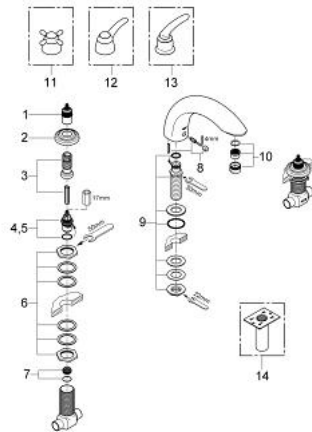

### PRODUCT DESCRIPTION

- Colour: chrome
- GROHE LongLife finish
- without handles
- Volo Handles 18 085 000 & 18 085 EN0 (sold separately)
- lever handles 18 077 000 & 18 077 EN0 (sold separately)

### SPARE PARTS, June 2005 – now

- 1: Extension (Spare part-nr. 45393000)
  - 2: Escutcheon (Spare part-nr. 00114000)
  - 3: Extension 20-80 (Spare part-nr. 45202000)
  - 4: Ceramic headpart 3/4", 180° (Spare part-nr. 45888000)
  - 5: Ceramic headpart 3/4", 180° (Spare part-nr. 45887000)
  - 6: Repl.kit f.shank fastening 3/4" (Spare part-nr. 45444000)
  - 7: Seat 3/4" (Spare part-nr. 45345000)
  - 8: Repl.kit f.cast spout (Spare part-nr. 45682000)
  - 9: Repl.kit f.shank fastening 3/4" (Spare part-nr. 45163000)
  - 10: Sistra (Spare part-nr. 13907000)
  - 11: Sinfonia cross handles (Spare part-nr. 18076000)\*
  - 12: Talia lever handle (Spare part-nr. 18077000)\*
  - 13: Talia metal handle, pair (Spare part-nr. 18085000)\*
  - 14: Adapter 3/4" x 1/2" (Spare part-nr. 12939000)\*
- \* Optional accessories