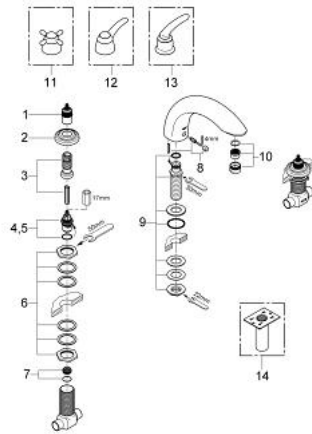

25 596 000 TALIA THREE-HOLE BATH COMBINATION

PRODUCT DESCRIPTION

- Colour: chrome
- GROHE LongLife finish
- without handles
- Volo Handles 18 085 000 & 18 085 EN0 (sold separately)
- lever handles 18 077 000 & 18 077 EN0 (sold separately)

25 596 000 TALIA THREE-HOLE BATH COMBINATION

SPARE PARTS, 6月 2005 – now

- 1: Extension for spindle (Spare part-nr. 45393000)
 - 2: Escutcheon (Spare part-nr. 00114000)
 - 3: Extension set, 80 mm (Spare part-nr. 45202000)
 - 4: Ceramic headpart 3/4" (Spare part-nr. 45888000)
 - 5: Ceramic headpart 3/4" (Spare part-nr. 45887000)
 - 6: Replacement kit for shank fastening (Spare part-nr. 45444000)
 - 7: Valve seat 3/4" (Spare part-nr. 45345000)
 - 8: Spout connection set (Spare part-nr. 45682000)
 - 9: Replacement kit for shank fastening (Spare part-nr. 45163000)
 - 10: Sistra (Spare part-nr. 13907000)
 - 11: Cross handle (Spare part-nr. 18076000)*
 - 12: Talia lever handle (Spare part-nr. 18077000)*
 - 13: Talia metal handle, pair (Spare part-nr. 18085000)*
 - 14: Adapter (Spare part-nr. 12939000)*
- * Optional accessories