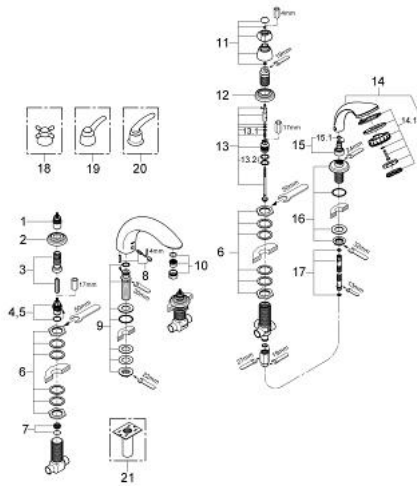

25 597 000 TALIA 5-HOLE BATH/SHOWER COMBINATION

SPARE PARTS, June 2005 – June 2008

- 1: Extension (Spare part-nr. 45393000)
- 2: Escutcheon (Spare part-nr. 00114000)
- 3: Extension 20-80 (Spare part-nr. 45202000)
- 4: Ceramic headpart 3/4", 180° (Spare part-nr. 45888000)
- 5: Ceramic headpart 3/4", 180° (Spare part-nr. 45887000)
- 6: Repl.kit f.shank fastening 3/4" (Spare part-nr. 45444000)
- 7: Seat 3/4" (Spare part-nr. 45345000)
- 8: Repl.kit f.cast spout (Spare part-nr. 45682000)
- 9: Repl.kit f.shank fastening 3/4" (Spare part-nr. 45163000)
- 10: Sistra (Spare part-nr. 13907000)
- 10.1: Repl.kit f. Sistra M28x1 (Spare part-nr. 45047000)
- 11: Repl.kit f.diverter handle (Spare part-nr. 45858000)
- 12: Escutcheon (Spare part-nr. 45798000)
- 13: Diverter (Spare part-nr. 45443000)
- 13.1: O-ring $\varnothing 6 \times \varnothing 2$ (Spare part-nr. 0128300M)
- 13.2: Seat washer (Spare part-nr. 0120500M)
- 14: Handshower (Spare part-nr. 28175000)
- 14.1: Coupling piece (Spare part-nr. 28637XX0)
- 14.2: Dirt strainer (Spare part-nr. 0700200M)
- 15: Coupling piece (Spare part-nr. 47318000)
- 15.1: O-ring $\varnothing 11 \times \varnothing 2$ (Spare part-nr. 0122400M)
- 16: Spray holder (Spare part-nr. 45860IX0)
- 17: Metal hose (Spare part-nr. 28146000)
- 18: Sinfonia cross handles (Spare part-nr. 18076000)*
- 19: Talia lever handle (Spare part-nr. 18077000)*
- 20: Talia metal handle, pair (Spare part-nr. 18085000)*
- 21: Adapter 3/4" x 1/2" (Spare part-nr. 12939000)*

* Optional accessories