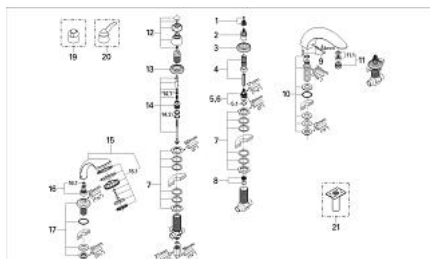

25 597 000 TALIA 5-HOLE BATH/SHOWER COMBINATION

SPARE PARTS, January 1994 – June 2005

- 1: Replacement handle connection kit (Spare part-nr. 45186000)
- 2: Extension (Spare part-nr. 45204000)
- 3: Escutcheon (Spare part-nr. 00114000)
- 4: Extension 20-80 (Spare part-nr. 45202000)
- 5: Ceramic headpart 3/4", 180° (Spare part-nr. 45888000)
- 5.1: O-ring (Spare part-nr. 45583000)
- 6: Ceramic headpart 3/4", 180° (Spare part-nr. 45887000)
- 6.1: O-ring (Spare part-nr. 45583000)
- 7: Repl.kit f.shank fastening 3/4" (Spare part-nr. 45444000)
- 8: Seat 3/4" (Spare part-nr. 45345000)
- 9: Repl.kit f.cast spout (Spare part-nr. 45682000)
- 10: Repl.kit f.shank fastening 3/4" (Spare part-nr. 45163000)
- 11: Sistra (Spare part-nr. 13907000)
- 11.1: Repl.kit f. Sistra M28x1 (Spare part-nr. 45047000)
- 12: Repl.kit f.diverter handle (Spare part-nr. 45858000)
- 13: Escutcheon (Spare part-nr. 45798000)
- 14: Diverter (Spare part-nr. 45443000)
- 14.1: O-ring $\varnothing 6 \times \varnothing 2$ (Spare part-nr. 0128300M)
- 14.2: Seat washer (Spare part-nr. 0120500M)
- 15: Handshower (Spare part-nr. 28175000)
- 15.1: Spray faceplate (Spare part-nr. 45659000)
- 15.2: Coupling piece (Spare part-nr. 28637XX0)
- 15.2.1: O-ring $\varnothing 11 \times \varnothing 2$ (Spare part-nr. 0122400M)
- 15.3: Dirt strainer (Spare part-nr. 0700200M)
- 16: Spray holder (Spare part-nr. 45860IX0)
- 17: Metal hose (Spare part-nr. 28146000)
- 18: Handle (Spare part-nr. 45818000)*
- 19: Lever (Spare part-nr. 45820000)*
- 20: Adapter 3/4" x 1/2" (Spare part-nr. 12939000)*

* Optional accessories