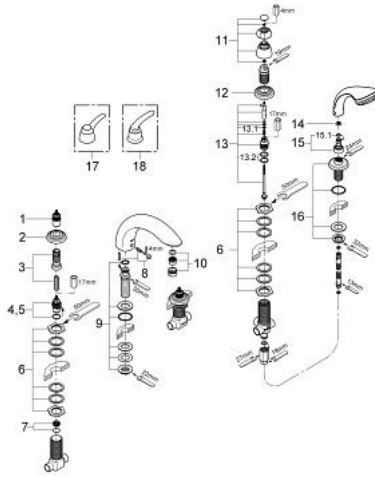

25 597 000 TALIA 5-HOLE BATH/SHOWER COMBINATION

SPARE PARTS, June 2008 – now

- 1: Extension (Spare part-nr. 45393000)
 - 2: Escutcheon (Spare part-nr. 00114000)
 - 3: Extension 20-80 (Spare part-nr. 45202000)
 - 4: Ceramic headpart 3/4", 180° (Spare part-nr. 45888000)
 - 5: Ceramic headpart 3/4", 180° (Spare part-nr. 45887000)
 - 6: Repl.kit f.shank fastening 3/4" (Spare part-nr. 45444000)
 - 7: Seat 3/4" (Spare part-nr. 45345000)
 - 8: Repl.kit f.cast spout (Spare part-nr. 45682000)
 - 9: Repl.kit f.shank fastening 3/4" (Spare part-nr. 45163000)
 - 10: Sistra (Spare part-nr. 13907000)
 - 11: Repl.kit f.diverter handle (Spare part-nr. 45858000)
 - 12: Escutcheon (Spare part-nr. 45798000)
 - 13: Diverter (Spare part-nr. 45443000)
 - 13.1: O-ring $\varnothing 6 \times \varnothing 2$ (Spare part-nr. 0128300M)
 - 13.2: Seat washer (Spare part-nr. 0120500M)
 - 14: Dirt strainer (Spare part-nr. 0700200M)
 - 15: Coupling piece (Spare part-nr. 47318000)
 - 15.1: O-ring $\varnothing 11 \times \varnothing 2$ (Spare part-nr. 0122400M)
 - 16: Spray holder (Spare part-nr. 45860IX0)
 - 17: Talia lever handle (Spare part-nr. 18077000)*
 - 18: Talia metal handle, pair (Spare part-nr. 18085000)*
- * Optional accessories