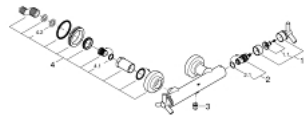

26 003 000 ATRIO SHOWER MIXER

PRODUCT DESCRIPTION

- Colour: chrome
- wall mounted
- ceramic headparts 1/2", 90°
- GROHE LongLife finish
- shower outlet 1/2"
- integrated non-return valves in shower outlets 1/2"
- covered S-unions
- Protected against backflow
- without shower set
- with Ypsilon handle
- max. pressure differential 5:1
- minimum pressure 1,0 bar

26 003 000 ATRIO SHOWER MIXER

SPARE PARTS, November 2007 – now

- 1: Handle Atrio Ypsilon (Spare part-nr. 45603000)
- 1.1: Replacement handle connection kit (Spare part-nr. 45605000)
- 2: Ceramic headpart, 1/2" (Spare part-nr. 45882000)
- 2.1: O-ring $\varnothing 18.2 \times \varnothing 1.7$ (Spare part-nr. 0392400M)
- 3: Non-return valve (Spare part-nr. 08565000)
- 4: Screw joint (Spare part-nr. 45631000)
- 4.1: O-ring $\varnothing 17 \times \varnothing 2$ (Spare part-nr. 0305500M)
- 4.2: Ball seal dia. 9x6.8 mm (Spare part-nr. 0138600M)