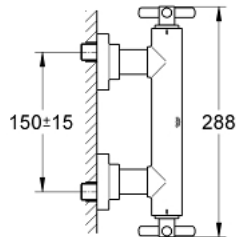

26 003 000 ATRIO SHOWER MIXER

PRODUCT DESCRIPTION

- Colour: chrome
- wall mounted
- ceramic headparts 1/2", 90°
- GROHE LongLife finish
- shower outlet 1/2"
- integrated non-return valves in shower outlets 1/2"
- covered S-unions
- Protected against backflow
- without shower set
- with Ypsilon handle
- max. pressure differential 5:1
- minimum pressure 1,0 bar

26 003 000 ATRIO SHOWER MIXER

SPARE PARTS, November 2007 – now

- 1: Handle Atrio Ypsilon (Spare part-nr. 45603000)
- 1.1: Replacement handle connection kit (Spare part-nr. 45605000)
- 2: Ceramic headpart, 1/2" (Spare part-nr. 45882000)
- 2.1: O-ring $\varnothing 18.2 \times \varnothing 1.7$ (Spare part-nr. 0392400M)
- 3: Non-return valve (Spare part-nr. 08565000)
- 4: Screw joint (Spare part-nr. 45631000)
- 4.1: O-ring $\varnothing 17 \times \varnothing 2$ (Spare part-nr. 0305500M)
- 4.2: Ball seal dia. 9x6.8 mm (Spare part-nr. 0138600M)