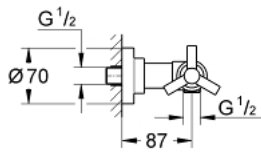

26 003 000 ATRIO SHOWER MIXER

PRODUCT DESCRIPTION

- Colour: chrome
- wall mounted
- ceramic headparts 1/2", 90°
- GROHE LongLife finish
- shower outlet 1/2"
- integrated non-return valves in shower outlets 1/2"
- covered S-unions
- Protected against backflow
- without shower set
- with Ypsilon handle
- max. pressure differential 5:1
- minimum pressure 1,0 bar

26 003 000 ATRIO SHOWER MIXER

SPARE PARTS, November 2007 – now

- 1: Handle Atrio Ypsilon (Spare part-nr. 45603000)
- 1.1: Replacement handle connection kit (Spare part-nr. 45605000)
- 2: Ceramic headpart, 1/2" (Spare part-nr. 45882000)
- 2.1: O-ring $\varnothing 18.2 \times \varnothing 1.7$ (Spare part-nr. 0392400M)
- 3: Non-return valve (Spare part-nr. 08565000)
- 4: Screw joint (Spare part-nr. 45631000)
- 4.1: O-ring $\varnothing 17 \times \varnothing 2$ (Spare part-nr. 0305500M)
- 4.2: Ball seal dia. 9x6.8 mm (Spare part-nr. 0138600M)