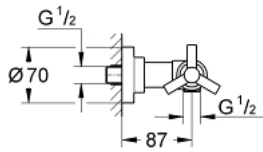

26 003 000 ATRIO SHOWER MIXER 1/2"

PRODUCT DESCRIPTION

- Colour: chrome
- wall mounted
- ceramic headparts 1/2", 90°
- GROHE LongLife finish
- shower outlet 1/2"
- integrated non-return valves in the shower outlet 1/2"
- covered S-unions
- protected against backflow
- without shower set
- with Ypsilon handle
- max. pressure differential 5:1
- min. recommended pressure 1.0 bar

26 003 000 ATRIO SHOWER MIXER 1/2"

SPARE PARTS, 11月 2007 – now

- 1: Handle Atrio Ypsilon (Spare part-nr. 45603000)
- 1.1: Replacement handle connection kit (Spare part-nr. 45605000)
- 2: Ceramic headpart 1/2" (Spare part-nr. 45882000)
- 2.1: O-ring $\varnothing 18.2 \times \varnothing 1.7$ (Spare part-nr. 0392400M)
- 3: Non-return valve (Spare part-nr. 08565000)
- 4: Screw connection (Spare part-nr. 45631000)
- 4.1: O-ring $\varnothing 17 \times \varnothing 2$ (Spare part-nr. 0305500M)
- 4.2: Seal (Spare part-nr. 0138600M)