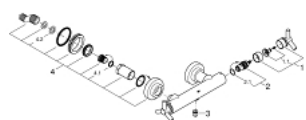

26 003 000 ATRIO SHOWER MIXER 1/2"

PRODUCT DESCRIPTION

- Colour: chrome
- wall mounted
- ceramic headparts 1/2", 90°
- GROHE LongLife finish
- shower outlet 1/2"
- integrated non-return valves in the shower outlet 1/2"
- covered S-unions
- protected against backflow
- without shower set
- with Ypsilon handle
- max. pressure differential 5:1
- min. recommended pressure 1.0 bar

26 003 000 ATRIO SHOWER MIXER 1/2"

SPARE PARTS, 11月 2007 – now

- 1: Handle Atrio Ypsilon (Spare part-nr. 45603000)
- 1.1: Replacement handle connection kit (Spare part-nr. 45605000)
- 2: Ceramic headpart 1/2" (Spare part-nr. 45882000)
- 2.1: O-ring $\varnothing 18.2 \times \varnothing 1.7$ (Spare part-nr. 0392400M)
- 3: Non-return valve (Spare part-nr. 08565000)
- 4: Screw connection (Spare part-nr. 45631000)
- 4.1: O-ring $\varnothing 17 \times \varnothing 2$ (Spare part-nr. 0305500M)
- 4.2: Seal (Spare part-nr. 0138600M)