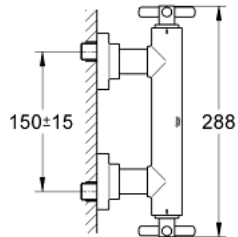

26 003 000 ATRIO SHOWER MIXER 1/2"

PRODUCT DESCRIPTION

- Colour: chrome
- wall mounted
- ceramic headparts 1/2", 90°
- GROHE LongLife finish
- shower outlet 1/2"
- integrated non-return valves in the shower outlet 1/2"
- covered S-unions
- protected against backflow
- without shower set
- with Ypsilon handle
- max. pressure differential 5:1
- min. recommended pressure 1.0 bar

26 003 000 ATRIO SHOWER MIXER 1/2"

SPARE PARTS, 11月 2007 – now

- 1: Handle Atrio Ypsilon (Spare part-nr. 45603000)
- 1.1: Replacement handle connection kit (Spare part-nr. 45605000)
- 2: Ceramic headpart 1/2" (Spare part-nr. 45882000)
- 2.1: O-ring $\varnothing 18.2 \times \varnothing 1.7$ (Spare part-nr. 0392400M)
- 3: Non-return valve (Spare part-nr. 08565000)
- 4: Screw connection (Spare part-nr. 45631000)
- 4.1: O-ring $\varnothing 17 \times \varnothing 2$ (Spare part-nr. 0305500M)
- 4.2: Seal (Spare part-nr. 0138600M)