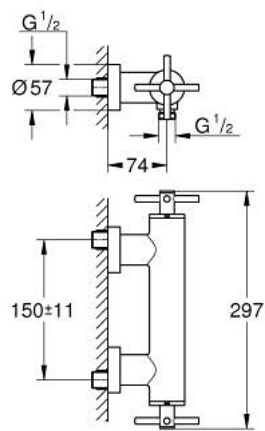

26 003 003 ATRIO SHOWER MIXER

PRODUCT DESCRIPTION

- Colour: chrome
- wall mounted
- ceramic headparts 1/2", 90°
- GROHE LongLife finish
- shower outlet 1/2"
- integrated non-return valves in shower outlets 1/2"
- covered S-unions
- Protected against backflow
- without shower set
- with cross handles
- Two different sets of caps included. One set with "H" and "C" marking, one set without marking.

26 003 003 ATRIO SHOWER MIXER

SPARE PARTS, October 2018 – now

- 1: Pair Of Handles (Spare part-nr. 48406000)
- 2: Ceramic headpart, 1/2" (Spare part-nr. 45883000)
- 2.1: O-ring $\varnothing 18.2 \times \varnothing 1.7$ (Spare part-nr. 0392400M)
- 3: Non-return valve (Spare part-nr. 08565000)
- 4: Ceramic headpart, 1/2" (Spare part-nr. 45882000)
- 4.1: O-ring $\varnothing 18.2 \times \varnothing 1.7$ (Spare part-nr. 0392400M)