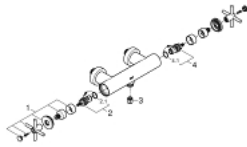

26 003 003 ATRIO SHOWER MIXER

PRODUCT DESCRIPTION

- Colour: chrome
- wall mounted
- ceramic headparts 1/2", 90°
- GROHE LongLife finish
- shower outlet 1/2"
- integrated non-return valves in shower outlets 1/2"
- covered S-unions
- Protected against backflow
- without shower set
- with cross handles
- Two different sets of caps included. One set with "H" and "C" marking, one set without marking.

26 003 003 ATRIO SHOWER MIXER

SPARE PARTS, October 2018 – now

- 1: Pair Of Handles (Spare part-nr. 48406000)
- 2: Ceramic headpart, 1/2" (Spare part-nr. 45883000)
- 2.1: O-ring $\varnothing 18.2 \times \varnothing 1.7$ (Spare part-nr. 0392400M)
- 3: Non-return valve (Spare part-nr. 08565000)
- 4: Ceramic headpart, 1/2" (Spare part-nr. 45882000)
- 4.1: O-ring $\varnothing 18.2 \times \varnothing 1.7$ (Spare part-nr. 0392400M)