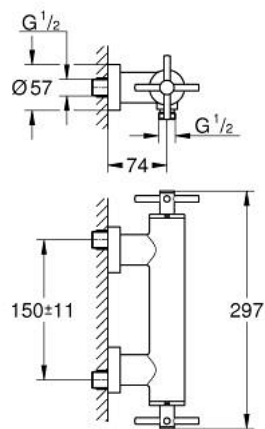

## 26 003 003 ATRIO SHOWER MIXER 1/2"

### PRODUCT DESCRIPTION

- Colour: chrome
- wall mounted
- ceramic headparts 1/2", 90°
- GROHE LongLife finish
- shower outlet 1/2"
- integrated non-return valves in the shower outlet 1/2"
- covered S-unions
- protected against backflow
- without shower set
- with cross handles
- Two different sets of caps included. One set with "H" and "C" marking, one set without marking.

### SPARE PARTS, 10月 2018 – now

- 1: Pair of handles (Spare part-nr. 48406000)
- 2: Ceramic headpart 1/2" (Spare part-nr. 45883000)
- 2.1: O-ring Ø 18.2 x Ø 1.7 (Spare part-nr. 0392400M)
- 3: Non-return valve (Spare part-nr. 08565000)
- 4: Ceramic headpart 1/2" (Spare part-nr. 45882000)
- 4.1: O-ring Ø 18.2 x Ø 1.7 (Spare part-nr. 0392400M)