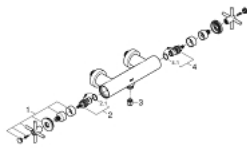

## 26 003 003 ATRIO SHOWER MIXER 1/2"

### PRODUCT DESCRIPTION

- Colour: chrome
- wall mounted
- ceramic headparts 1/2", 90°
- GROHE LongLife finish
- shower outlet 1/2"
- integrated non-return valves in the shower outlet 1/2"
- covered S-unions
- protected against backflow
- without shower set
- with cross handles
- Two different sets of caps included. One set with "H" and "C" marking, one set without marking.

### SPARE PARTS, 10月 2018 – now

- 1: Pair of handles (Spare part-nr. 48406000)
- 2: Ceramic headpart 1/2" (Spare part-nr. 45883000)
- 2.1: O-ring Ø 18.2 x Ø 1.7 (Spare part-nr. 0392400M)
- 3: Non-return valve (Spare part-nr. 08565000)
- 4: Ceramic headpart 1/2" (Spare part-nr. 45882000)
- 4.1: O-ring Ø 18.2 x Ø 1.7 (Spare part-nr. 0392400M)