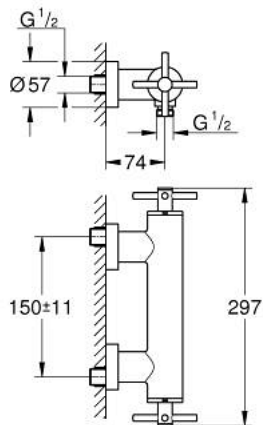

26 003 AL3 ATRIO SHOWER MIXER

PRODUCT DESCRIPTION

- Colour: brushed hard graphite
- wall mounted
- ceramic headparts $1/2"$, 90°
- GROHE LongLife finish
- shower outlet $1/2"$
- integrated non-return valves in shower outlets $1/2"$
- covered S-unions
- Protected against backflow
- without shower set
- with cross handles
- Two different sets of caps included. One set with "H" and "C" marking, one set without marking.