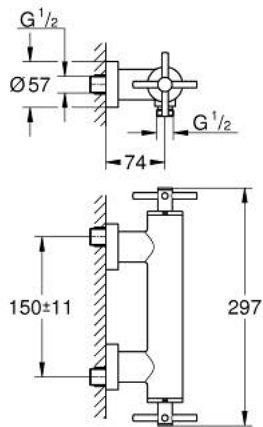

26 003 AL3 ATRIO SHOWER MIXER 1/2"

PRODUCT DESCRIPTION

- Colour: brushed hard graphite
- wall mounted
- ceramic headparts 1/2", 90°
- GROHE LongLife finish
- shower outlet 1/2"
- integrated non-return valves in the shower outlet 1/2"
- covered S-unions
- protected against backflow
- without shower set
- with cross handles
- Two different sets of caps included. One set with "H" and "C" marking, one set without marking.